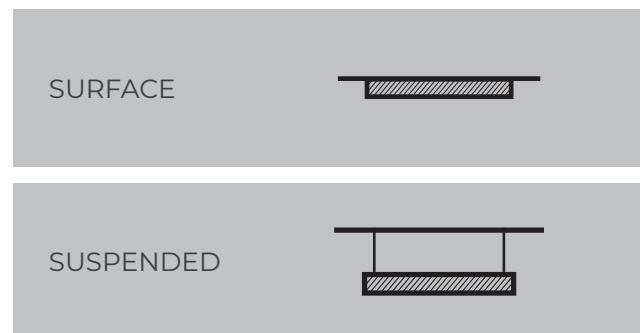

CORONA

Construction

The Corona is designed to be surface mounted or suspended to a single suspension point. Available in 4 different sizes and a wide variety of RAL colours. It is the ideal option when lighting a large open space or simply wanting to create a stunning feature. The versatility of the aluminium body and LED technology used allows for inclusion of many control options, including dimming, emergency options, wireless switching and scene-setting Casambi technology.

- // Decorative surface or suspended LED luminaire
- // European branded LED drivers
- // Up to 124 lumens per circuit watt
- // Direct/Indirect option available - 70:30 ratio
- // Extruded aluminium body available in 16 colours
- // Colour-matched ceiling rose
- // 400mm, 600mm, 900mm and 1150mm diameter
- // LED 4000K, CRI>80, 50,000h life
- // Opal polycarbonate diffuser
- // Compatible with Casambi wireless control system
- // 5-year warranty

Typical Applications

General Office Areas, Conference Rooms, Reception Areas, Educational Facilities, Retail Units, Bars, Restaurants, Hotels and Leisure Facilities, and Residential Properties.

CORONA

Product Code	LED Wattage	Lumen Output	Lumen/Watt	Colour Temperature	Size
Corona Surface or Suspended Direct Lighting					
CRA34	36W	3276	91	4000K	400 x 85mm
CRA59	47W	5452	116	4000K	600 x 85mm
CRA75	68W	7956	117	4000K	900 x 85mm
CRA89	105W	13020	124	4000K	1150 x 85mm
Corona Suspended Direct/Indirect - 70%/30%					
CRA59/DIR/IND	72W	6696	93	4000K	600 x 85mm
CRA75/DIR/IND	103W	10506	102	4000K	900 x 85mm
CRA89/DIR/IND	159W	16854	106	4000K	1150 x 85mm