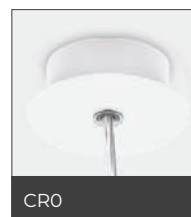

Control Options

Option Code	Description
/M	3 Hour Maintained Emergency
/MZ	3 Hour Maintained DALI Emergency
/D	1-10V Driver
/DALI	DALI/DSI Dimmable Driver
/BTC	Casambi Dimmable
/3K	3000K LED

Colour Options

Option Code	Description
/W	White (RAL 9016)
/G	Grey (RAL 9006)
/B	Black (RAL 9005)
/U (POA)	Blue (RAL 5002)
/V (POA)	Green (RAL 6018)
/T (POA)	Yellow (RAL 1021)
/K (POA)	Red (RAL 3020)
/N (POA)	Jungle
/D (POA)	Goldeneye
/O (POA)	Sahara
/L (POA)	Autumn
/R (POA)	Rusty chain
/C (POA)	Pure chocolate
/I (POA)	Mist
/9 (POA)	Darkrock
/I (POA)	Carbon

Suspension Options

Option Code	Description
Ceiling Rose with Central Suspension Point (Including 1.5m wires)	
CR1	Ceiling Rose for 400, 600, 900 and 1150mm versions.
Colour-matched Ceiling Rose supplied unless specified otherwise	
Vertical Suspension Sets (Including 1.5m wires)	
SUSKIT -T1	Vertical Suspension Kit for 400, 600 and 900mm versions
Ceiling Rose for Vertical Suspension (Excluding wires)	
CRO	Ceiling Rose with Vertical Suspension Sets
Supply Cable	
CABTR3C	1.5m Transparent Current Cable 3 x0.75mm²
CABTR5C	1.5m Transparent Current Cable 5 x0.75mm²
NOTE: Alternative length suspension kits available - POA	

For optional features, please include the option code suffix with the product code when ordering.