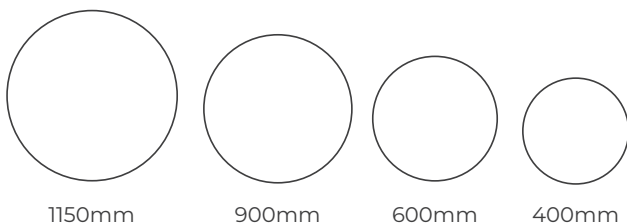

CORONA

Construction

The Corona is designed to be surface mounted or suspended to a single suspension point. Available in 4 different sizes and a wide variety of RAL colours. It is the ideal option when lighting a large open space or simply wanting to create a stunning feature. The versatility of the aluminium body and LED technology used allows for inclusion of many control options, including dimming, emergency options, wireless switching and scene-setting Casambi technology.

- // Decorative surface or suspended LED luminaire
- // European branded LED drivers
- // Up to 124 lumens per circuit watt
- // Direct/Indirect option available - 70:30 ratio
- // Extruded aluminium body available in 16 colours
- // Colour-matched ceiling rose
- // 400mm, 600mm, 900mm and 1150mm diameter
- // LED 4000K, CRI>80, 50,000h life
- // Opal polycarbonate diffuser
- // Compatible with Casambi wireless control system
- // 5-year warranty

Typical Applications

General Office Areas, Conference Rooms, Reception Areas, Educational Facilities, Retail Units, Bars, Restaurants, Hotels and Leisure Facilities, and Residential Properties.

CORONA

Product Code	LED Wattage	Lumen Output	Lumen/Watt	Colour Temperature	Size
Corona Surface or Suspended Direct Lighting					
CRA34	36W	3276	91	4000K	400 x 85mm
CRA59	47W	5452	116	4000K	600 x 85mm
CRA75	68W	7956	117	4000K	900 x 85mm
CRA89	105W	13020	124	4000K	1150 x 85mm
Corona Suspended Direct/Indirect - 70%/30%					
CRA59/DIR/IND	72W	6696	93	4000K	600 x 85mm
CRA75/DIR/IND	103W	10506	102	4000K	900 x 85mm
CRA89/DIR/IND	159W	16854	106	4000K	1150 x 85mm