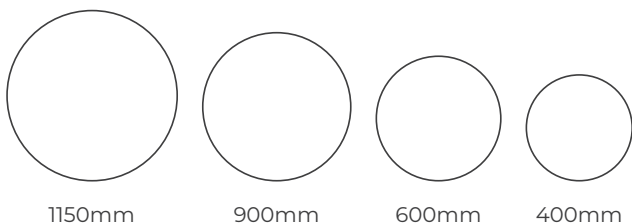

CORONA RECESSED

Construction

The Corona Recessed is designed to sit seamlessly within a ceiling, available in 4 different sizes and a wide variety of RAL colours. It is the ideal option when lighting a large open space or simply wanting to create a stunning feature. The versatility of the aluminium body and LED technology used allows for inclusion of many control options, including dimming, emergency options, wireless switching and scene-setting Casambi technology.

- // Decorative recessed LED luminaire
- // European branded LED drivers
- // Up to 124 lumens per circuit watt
- // Direct light distribution
- // Extruded aluminium body available in 16 colours
- // 400mm, 600mm, 900mm and 1150mm diameter
- // 4000K LED, CRI>80, 50,000h life
- // Opal polycarbonate diffuser
- // Compatible with Casambi wireless control system
- // Available in Trimless version
- // 5-year warranty

Typical Applications

General Office Areas, Conference Rooms, Reception Areas, Educational Facilities, Retail Units, Bars, Restaurants, Hotels and Leisure Facilities, and Residential Properties.

RECESSED