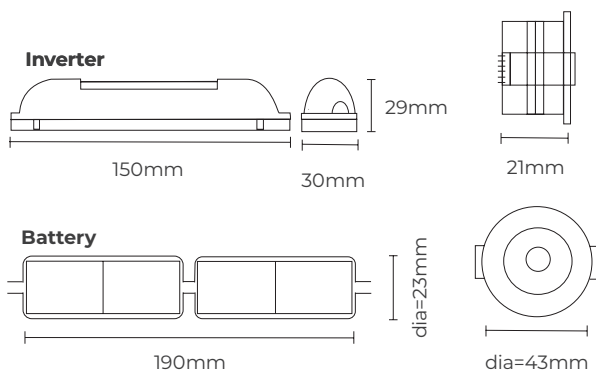

ELW3

3W LED Recessed Emergency Solution

- // 3 hour non-maintained LED head
- // Supplied with white bezel as standard with black bezel included in pack
- // Discreet design fits through 35mm cutout, only 43mm overall diameter
- // Flexible slim line battery pack - ICEL TS06 compliant
- // Full output in emergency mode
- // 138 lumens output

Construction

The ELW3 has been designed as a discreet standalone low maintenance emergency lighting solution when using decorative light luminaires, or there is a requirement for a standalone system. This utilises a two-part control gear system which includes a flexible battery pack with plug-and-play connectors and is designed to fit through a 35mm cutout. The 3W LED head is supplied as standard with a white detachable bezel with a black option included. The LED devices include a Bi-Colour LED indicator, green for mains operation and white for emergency operation.

Size Options

Size

Fits through cutout ø35mm

For optional features, please include the option code suffix with the product code when ordering.