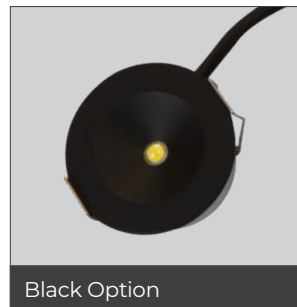

ELW3

3W LED Recessed Emergency Solution

- // 3 hour non-maintained LED head
- // Supplied with white bezel as standard with black bezel included in pack
- // Discreet design fits through 35mm cutout, only 43mm overall diameter
- // Flexible slim line battery pack - ICEL TS06 compliant
- // Full output in emergency mode
- // 138 lumens output

Construction

The ELW3 has been designed as a discreet standalone low maintenance emergency lighting solution when using decorative light luminaires, or there is a requirement for a standalone system. This utilises a two-part control gear system which includes a flexible battery pack with plug-and-play connectors and is designed to fit through a 35mm cutout. The 3W LED head is supplied as standard with a white detachable bezel with a black option included. The LED devices include a Bi-Colour LED indicator, green for mains operation and white for emergency operation.

Black Option

Typical Applications

Corridors, Stairwells, Reception Areas, Toilets and General Office Areas.

| Product Code | LED Wattage | Lumen Output | Lumen/Watt |
|--------------|-------------|--------------|------------|
| ELW3 | 3W | 138 | 46 |