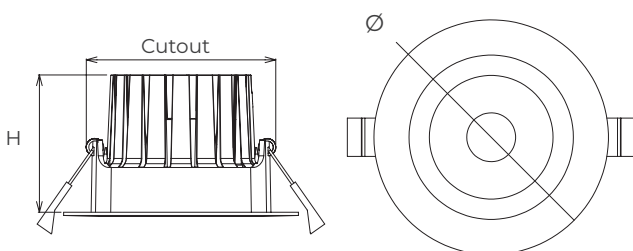

### IP65 Sealed LED Downlight

- // 60° beam angle
- // Available in 5W, 10W or 13W
- // Mains dimmable as standard
- // CRI>80
- // Tiltable version available in 13W
- // 3000K option available
- // PF 0.9
- // 40,000 hours rated life
- // Complete with driver
- // 5-year warranty

### Construction

Our Epic range of LED downlights has been designed as an IP65 LED downlight suitable for multiple applications where a high-output, recessed downlighter is required. It is suitable for installation directly into either suspended or plasterboard ceilings.

### Size Options

EPC5 (A)	EPC10 (B)	EPC13 (C)
Ø 80mm	Ø 110mm	Ø 110mm
H 40mm	H 64.3mm	H 64.3mm
Cutout 67mm	Cutout 89mm	Cutout 89mm

Product Code	LED Wattage	Lumen Output	Lumen/Watt	Colour Temperature	Size
<b>Fixed</b>					
EPC5	6W	625	110	4000K	A
EPC10	10W	1109	103	4000K	B
<b>Tiltable</b>					
EPC/T13	12W	1299	107	4000K	C