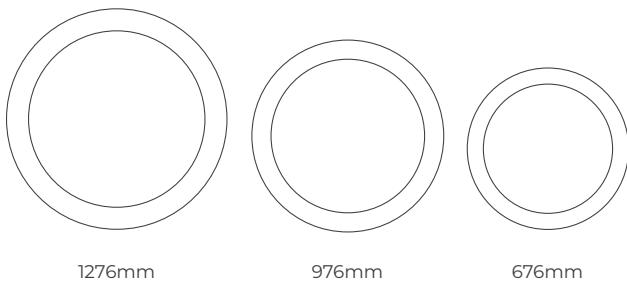

HALO RECESSED

Construction

The Halo Recessed is designed for recessing into ceilings. Available in 3 different sizes and a wide variety of RAL colours. It is the ideal option when lighting a large open space or simply wanting to create a stunning feature. The versatility of the aluminium body and LED technology used allows for inclusion of many control options, including dimming, emergency options, wireless switching and scene-setting Casambi technology.

- // Decorative recessed LED luminaire
- // European branded LED drivers
- // Up to 80 lumens per circuit watt
- // Extruded aluminium body available in 16 colours
- // 676mm, 976mm, 1276mm diameter body
- // LED 4000K, CRI > 80, 50,000h life
- // Opal polycarbonate diffuser
- // Compatible with Casambi wireless control system
- // 5-year warranty

Typical Applications

General Office Areas, Conference Rooms, Reception Areas, Educational Facilities, Retail Units, Bars, Restaurants, Hotels and Leisure Facilities, and Residential Properties.

RECESSED