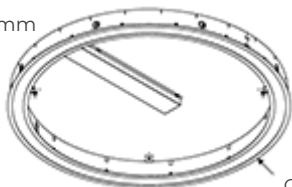

- // Decorative recessed LED luminaire
- // European branded LED drivers
- // Up to 80 lumens per circuit watt
- // Extruded aluminium body available in 16 colours
- // 676mm, 976mm, 1276mm diameter body
- // LED 4000K, CRI > 80, 50,000h life
- // Opal polycarbonate diffuser
- // Compatible with Casambi wireless control system
- // 5-year warranty

Size Options

676mm

Cutout: Ø660mm/510mm

976mm

Cutout: Ø960mm/810mm

1276mm

Cutout: Ø1260mm/1110mm

For optional features, please include the option code suffix with the product code when ordering.