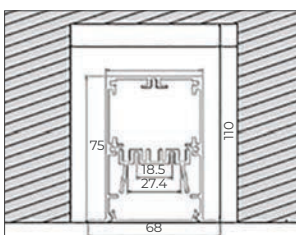

Aperture Size Within Ceiling Void