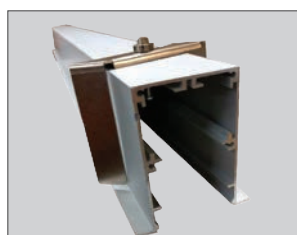

Fitted Recessed Bracket

For optional features, please include the option code suffix with the product code when ordering.