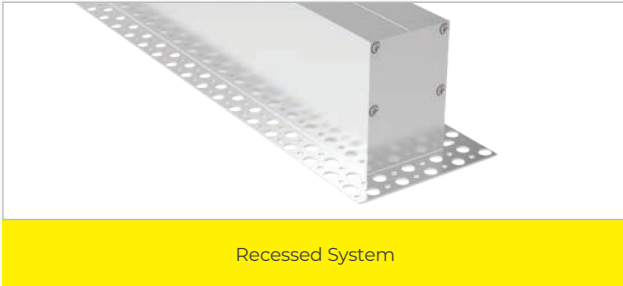

M-LINE RECESSED TRIMLESS SYSTEM

Construction

The recessed trimless system is available in standard lengths up to 2824mm with bespoke formations and continuous lengths available to order. The standard system is designed for ceiling mounting, however, wall mounting systems can be supplied on request. Installation is simple using the easy-fix bracket system.

Typical Applications

General Office Areas, Conference Rooms, Reception Areas, Educational Facilities, Retail Units, Bars, Restaurants, Hotels and Leisure Facilities, and Residential Properties.

- // Unique trim enables easy finishing with ceiling
- // Aluminium extruded sections in 9 standard lengths
- // Bespoke lengths available to order in 140mm increments
- // 104 lumens per watt
- // Colour options in 3000K/4000K/5000K
- // Custom shaped formations available subject to design
- // Incorporates European branded LED drivers
- // Utilises latest generation long-life LEDs from leading manufacturers
- // Clip-in gear tray for easy installation
- // Opal polycarbonate diffuser
- // Tuneable white and RGB options available
- // Dimmable and emergency options available
- // Compatible with Casambi wireless control system
- // CRI>80, 50,000h life
- // 5-year warranty

RECESSED CEILING

RECESSED WALL

M-LINE RECESSED TRIMLESS SYSTEM

Recessed Trimless System						
Product Code	LED Wattage	Lumen Output	Lumen/Watt	Colour Temperature	Size	Cutout Dimensions
MLERT584	12.5W	1298	104	4000K	584mm	584mm x 52mm
MLERT864	19W	1947	104	4000K	864mm	864mm x 52mm
MLERT1144	25W	2596	104	4000K	1144mm	1144mm x 52mm
MLERT1424	31W	3245	104	4000K	1424mm	1424mm x 52mm
MLERT1704	37.5W	3895	104	4000K	1704mm	1704mm x 52mm
MLERT1984	44W	4543	104	4000K	1984mm	1984mm x 52mm
MLERT2264	50W	5192	104	4000K	2264mm	2264mm x 52mm
MLERT2544	56W	5841	104	4000K	2544mm	2544mm x 52mm
MLERT2824	62.5W	6490	104	4000K	2824mm	2824mm x 52mm