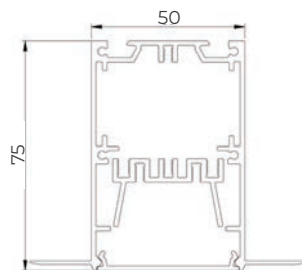

Control Options

Option Code	Description
/M	3 Hour Maintained Emergency
/MZ	3 Hour Maintained DALI Emergency
/D	1-10V Driver
/DALI	DALI/DSI Dimmable Driver
/BTC	Casambi Dimmable
/3K	3000K LED
/5K	5000K LED
/RGB	Colour Changing LED
/TW	Tunable White LED

For optional features, please include the option code suffix with the product code when ordering.