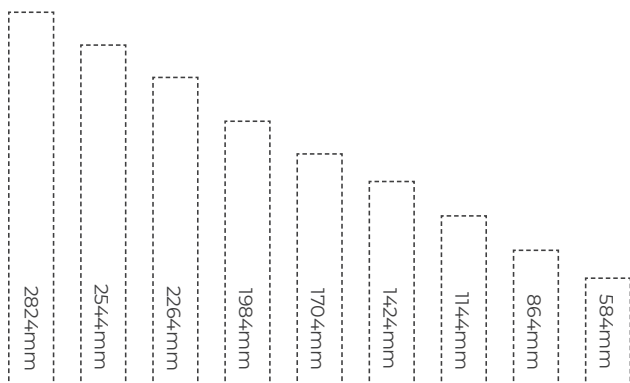

M-LINE RECESSED TRIMLESS SYSTEM

Construction

The recessed trimless system is available in standard lengths up to 2824mm with bespoke formations and continuous lengths available to order. The standard system is designed for ceiling mounting, however, wall mounting systems can be supplied on request. Installation is simple using the easy-fix bracket system.

RECESSED CEILING

RECESSED WALL

M-LINE RECESSED TRIMLESS SYSTEM

Recessed Trimless System						
Product Code	LED Wattage	Lumen Output	Lumen/Watt	Colour Temperature	Size	Cutout Dimensions
MLERT584	12.5W	1298	104	4000K	584mm	584mm x 52mm
MLERT864	19W	1947	104	4000K	864mm	864mm x 52mm
MLERT1144	25W	2596	104	4000K	1144mm	1144mm x 52mm
MLERT1424	31W	3245	104	4000K	1424mm	1424mm x 52mm
MLERT1704	37.5W	3895	104	4000K	1704mm	1704mm x 52mm
MLERT1984	44W	4543	104	4000K	1984mm	1984mm x 52mm
MLERT2264	50W	5192	104	4000K	2264mm	2264mm x 52mm
MLERT2544	56W	5841	104	4000K	2544mm	2544mm x 52mm
MLERT2824	62.5W	6490	104	4000K	2824mm	2824mm x 52mm