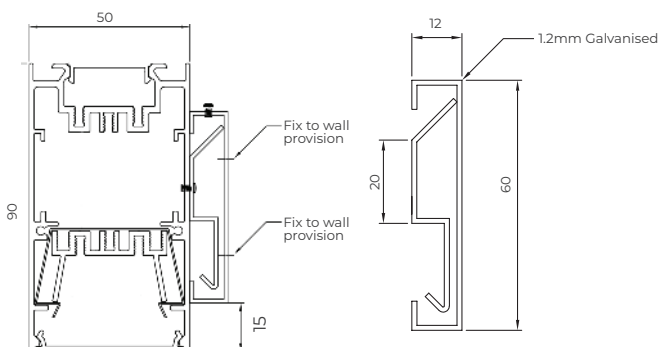

Colour Options

Option Code	Description
/W	White (RAL 9016)
/G	Grey (RAL 9006)
/B	Black (RAL 9005)
/U (POA)	Blue (RAL 5002)
/V (POA)	Green (RAL 6018)
/T (POA)	Yellow (RAL 1021)
/K (POA)	Red (RAL 3020)
/N (POA)	Jungle
/D (POA)	Goldeneye
/O (POA)	Sahara
/L (POA)	Autumn
/R (POA)	Rusty chain
/C (POA)	Pure chocolate
/I (POA)	Mist
/9 (POA)	Darkrock
/I (POA)	Carbon