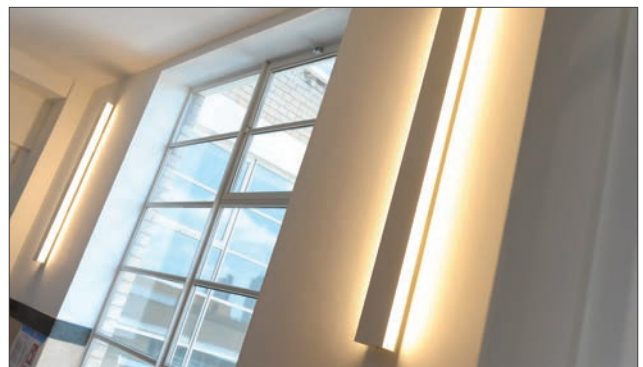

M-LINE WALL-MOUNTED SYSTEM

Construction

The wall-mounted system utilises the same profile as our surface and suspended system and is available in standard lengths up to 2824mm with bespoke lengths available to order. Wall mounting is achieved by directly fixing the supplied bracket to the wall and attaching through the side of the profile. Uplighting is available on lengths from 584mm upwards.

Typical Applications

General Office Areas, Conference Rooms, Reception Areas, Educational Facilities, Hotels and Leisure Facilities and Residential Properties.

- // Aluminium extruded sections in 9 standard lengths
- // 104 lumens per watt
- // Colour options in 3000K/4000K/5000K
- // Incorporates European branded LED drivers
- // Direct/Indirect lighting options available
- // Utilises latest generation long-life LEDs from leading manufacturers
- // Includes wall-mounted brackets
- // Opal polycarbonate diffuser
- // Tuneable white and RGB options available
- // Dimmable and emergency options available
- // Compatible with Casambi wireless switching system
- // Dual switch option available
- // CRI>80, 50,000h life
- // 5-year warranty