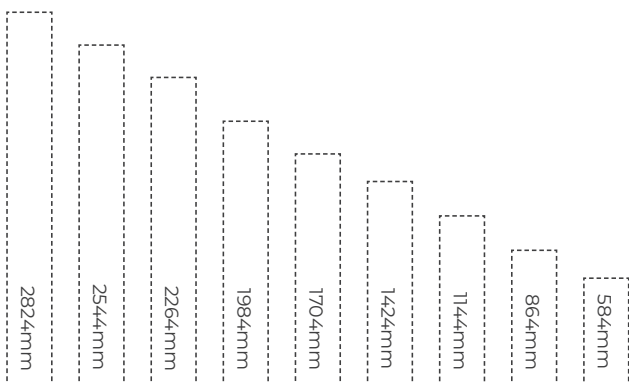

Typical Applications

General Office Areas, Conference Rooms, Reception Areas, Educational Facilities, Hotels and Leisure Facilities and Residential Properties.

- // Aluminium extruded sections in 9 standard lengths
- // 104 lumens per watt
- // Colour options in 3000K/4000K/5000K
- // Incorporates European branded LED drivers
- // Direct/Indirect lighting options available
- // Utilises latest generation long-life LEDs from leading manufacturers
- // Includes wall-mounted brackets
- // Opal polycarbonate diffuser
- // Tuneable white and RGB options available
- // Dimmable and emergency options available
- // Compatible with Casambi wireless switching system
- // Dual switch option available
- // CRI>80, 50,000h life
- // 5-year warranty