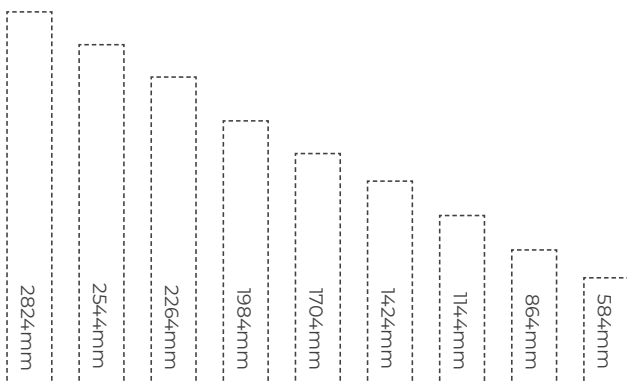

M-LINE WALL-MOUNTED SYSTEM

Construction

The wall-mounted system utilises the same profile as our surface and suspended system and is available in standard lengths up to 2824mm with bespoke lengths available to order. Wall mounting is achieved by directly fixing the supplied bracket to the wall and attaching through the side of the profile. Uplighting is available on lengths from 584mm upwards.

Typical Applications

General Office Areas, Conference Rooms, Reception Areas, Educational Facilities, Hotels and Leisure Facilities and Residential properties.

- // Aluminium extruded sections in 9 standard lengths
- // Colour options in 3000K/4000K/5000K
- // Incorporates European branded LED drivers
- // Direct/Indirect lighting options available
- // Utilises latest generation long-life LEDs from leading manufacturers
- // Includes wall-mounted brackets
- // Opal polycarbonate diffuser
- // Tuneable white and RGB options available
- // Dimmable and emergency options available
- // Compatible with eBlue wireless switching system
- // Dual Switch option available
- // CRI>80, 50,000h life
- // 5 year warranty