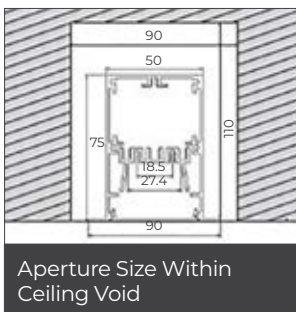

Control Options

Option Code	Description
/M	3 Hour Maintained Emergency
/MZ	3 Hour Maintained DALI Emergency
/D	1-10V Driver
/DALI	DALI/DSI Dimmable Driver
/3K	3000K LED
/5K	5000K LED
/RGB	Colour Changing LED