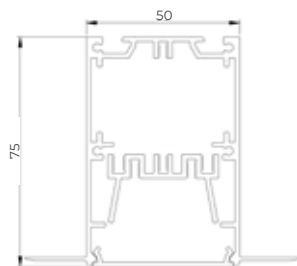

Control Options

Option Code	Description
/M	3 Hour Maintained Emergency
/MZ	3 Hour Maintained DALI Emergency
/D	1-10V Driver
/DALI	DALI/DSI Dimmable Driver
/3K	3000K LED
/5K	5000K LED
/RGB	Colour Changing LED