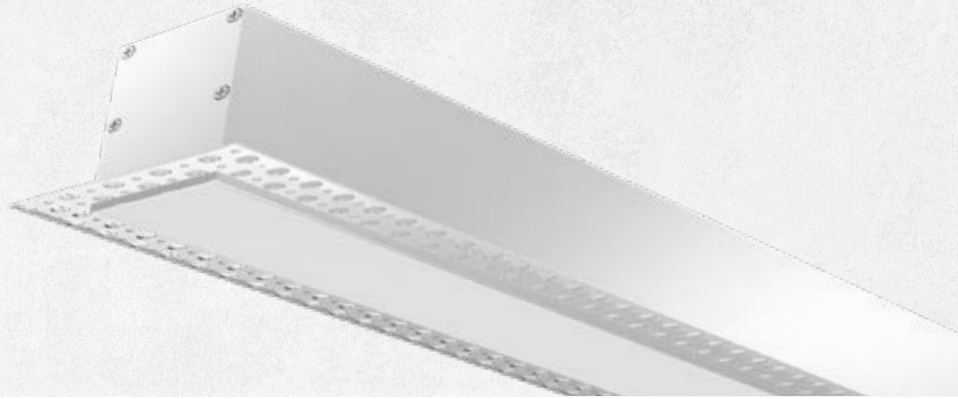

M-LINE RECESSED TRIMLESS SYSTEM

Typical Recessed Installation