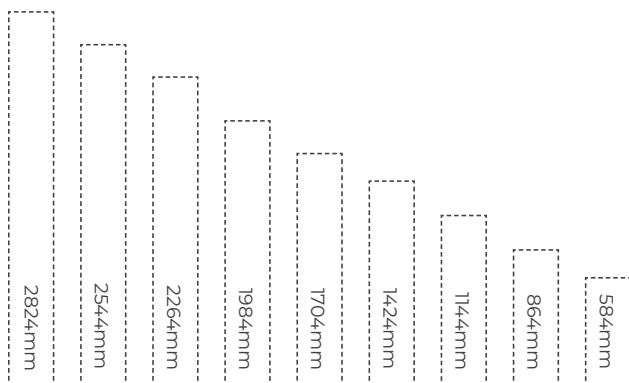

M-LINE RECESSED TRIMLESS SYSTEM

Construction

The recessed trimless system is available in standard lengths up to 2824mm with bespoke formations and continuous lengths available to order. The standard system is designed for ceiling mounting, however, wall mounting systems can be supplied on request. Installation is simple using the easy-fix bracket system.

RECESSED CEILING

RECESSED WALL

M-LINE RECESSED TRIMLESS SYSTEM

Typical Recessed Installation

Recessed System

Product Code	Description	Length	Cutout Dimensions	Colour Temperature	Lumen Output	LED Wattage
Recessed Trimless System						
MLERT584	Recessed Direct Light Only	584mm	584mm x 52mm	4000K	1135	12W
MLERT864	Recessed Direct Light Only	864mm	864mm x 52mm	4000K	1702	19W
MLERT1144	Recessed Direct Light Only	1144mm	1144mm x 52mm	4000K	2270	25W
MLERT1424	Recessed Direct Light Only	1424mm	1424mm x 52mm	4000K	2837	31W
MLERT1704	Recessed Direct Light Only	1704mm	1704mm x 52mm	4000K	3405	37W
MLERT1984	Recessed Direct Light Only	1984mm	1984mm x 52mm	4000K	3973	43W
MLERT2264	Recessed Direct Light Only	2264mm	2264mm x 52mm	4000K	4540	50W
MLERT2544	Recessed Direct Light Only	2544mm	2544mm x 52mm	4000K	5107	56W
MLERT2824	Recessed Direct Light Only	2824mm	2824mm x 52mm	4000K	5675	62W