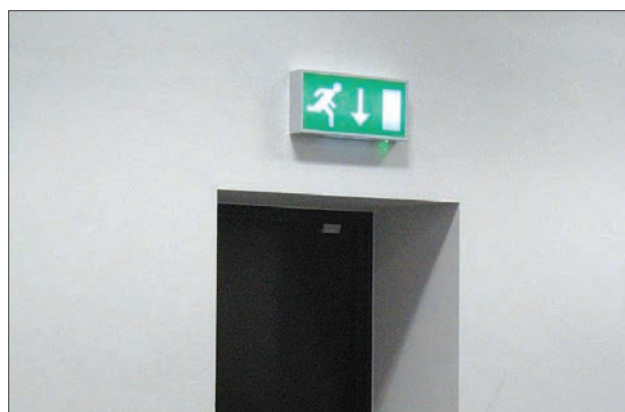

Product Code	LED Wattage	Lumen Output	Testing
SRLED3/MT	3W	4W	Manual
SRLED3/ST	3W	4W	Self-test

Option Code	Description
/REM01	Remote Control

Legend Options	Description
SRLEGEND/U	Arrow Up
SRLEGEND/L	Arrow Left
SRLEGEND/R	Arrow Right
SRLEGEND/D	Arrow Down
/BLK	Black Finish

For optional features, please include the option code suffix with the product code when ordering.