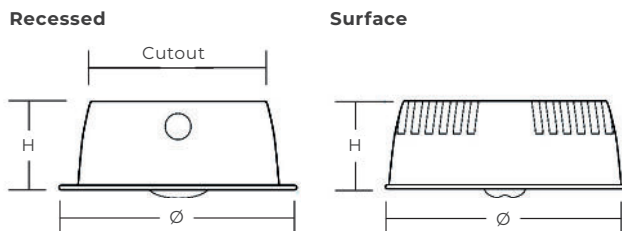

SURFASPOT

2W LED Surface Emergency Solution

- // Surface or recessed mounting
- // Non-maintained with integral self-test facility or DALI from a single product
- // White or black fire-retardant plastic housing
- // Full three hour output in emergency mode
- // Low-maintenance - no lamp replacement required
- // Long life Lithium-ion battery

Construction

Our SurfaSpot has been designed as a surface or recessed self-contained 2W low-maintenance emergency lighting solution making it the ideal product when using decorative light luminaires which cannot be converted, or a surface fixed unit is required on a solid ceiling. The surface or recessed fire retardant enclosure houses the "intelligent" pro series DALI/Self-Test LED driver and a Lithium-Ion Phosphate (LiFe) battery. A Nichia high power white LED in the fascia plate in conjunction with a choice of wide angle or a corridor distribution lens.

Typical Applications

Corridors, Stairwells, Reception Areas, Toilets, Exit Routes and General Office Areas.

Size Options

Size		
Recessed		
ø 142mm	H 43mm	Cutout 125mm
Surface		
ø 142mm	H 43mm	Cutout N/A

Black Option