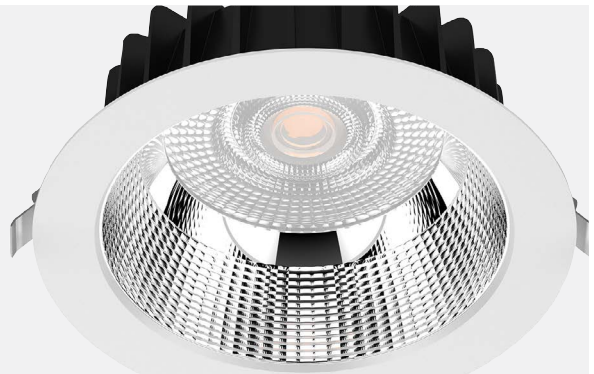

 [View online](#)

General Areas

Velo LED DOWNLIGHT

- Available in 18w, 25w or 35w
- 60 Degree beam angle
- Up to 3600 Lumen output
- UGR<19

 [View online](#)

Common Areas

Halo

- Available in 5 sizes and 16 colours
- Up to 83 Lumen per circuit watt
- Colour matched ceiling rose
- Direct/Indirect option available - 90:10 ratio
- Dimmable, Emergency and Smart wireless control options