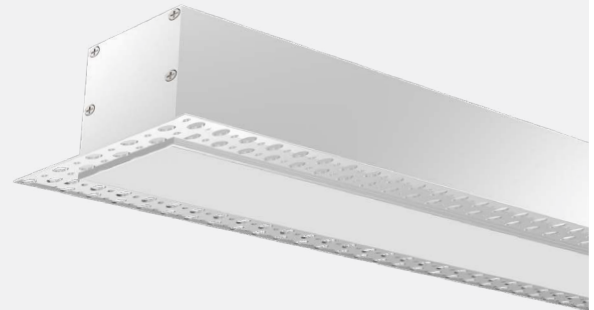

MOUNT LIGHTING'S RECOMMENDED LIGHTING PRODUCTS

We start your project by assessing your requirements based on site drawings and images. We can review current installations and give a full calculation of energy and cost-saving potential by replacing existing lighting with modern, energy-efficient luminaires. We provide a full lighting design service that utilises our range of products and our team of experts for many refurbishment and new build projects, making the process easy and seamless for you.

Offices

M-Line Linear LED Range

- Bespoke Shapes & Continuous Lengths
- Colour options in 3000/4000/5000K
- Suspended, Surface, Recessed, Recessed Trimless and Wall Mounting options
- Dimmable, Emergency and Smart wireless control options

[View online](#)