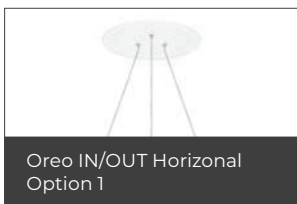

Suspension Options

Colour Options

Option Code	Description
/W	White (RAL 9016)
/G	Grey (RAL 9006)
/B	Black (RAL 9005)
/U (POA)	Blue (RAL 5002)
/V (POA)	Green (RAL 6018)
/T (POA)	Yellow (RAL 1021)
/K (POA)	Red (RAL 3020)
/N (POA)	Jungle
/D (POA)	Goldeneye
/O (POA)	Sahara
/L (POA)	Autumn
/R (POA)	Rusty chain
/C (POA)	Pure chocolate
/I (POA)	Mist
/9 (POA)	Darkrock
/I (POA)	Carbon

For optional features, please include the option code suffix with the product code when ordering.