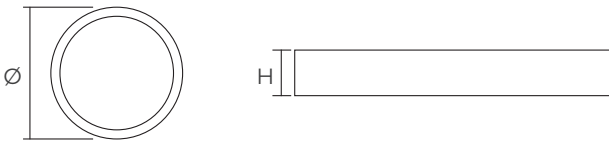

OREO

Product Code	LED Wattage	Lumen Output	Lumen/Watt	Colour Temperature	Size
ORE28/IN	28W	2600	93	4000K	Ø 650mm x H 35mm
ORE42/IN	42W	3900	93	4000K	Ø 970mm x H 35mm
ORE54/IN	54W	5070	93	4000K	Ø 1255mm x H 35mm
ORE67/IN	67W	6240	93	4000K	Ø 1540mm x H 35mm
ORE85/IN	85W	7930	93	4000K	Ø 1955mm x H 35mm
ORE25/OUT	25W	2340	93	4000K	Ø 630mm x H 35mm
ORE39/OUT	39W	3640	93	4000K	Ø 950mm x H 35mm
ORE53/OUT	53W	4940	93	4000K	Ø 1270mm x H 35mm
ORE65/OUT	65W	6110	93	4000K	Ø 1555mm x H 35mm
ORE83/OUT	83W	7800	93	4000K	Ø 1970mm x H 35mm
ORE28/V/IN	28W	2600	93	4000K	Ø 650mm x H 35mm
ORE42/V/IN	42W	3900	93	4000K	Ø 970mm x H 35mm
ORE54/V/IN	54W	5070	93	4000K	Ø 1255mm x H 35mm
ORE67/V/IN	67W	6240	93	4000K	Ø 1540mm x H 35mm
ORE85/V/IN	85W	7930	93	4000K	Ø 1955mm x H 35mm
ORE25/V/OUT	25W	2340	93	4000K	Ø 630mm x H 35mm
ORE39/V/OUT	39W	3640	93	4000K	Ø 950mm x H 35mm
ORE53/V/OUT	53W	4940	93	4000K	Ø 1270mm x H 35mm
ORE65/V/OUT	65W	6110	93	4000K	Ø 1555mm x H 35mm
ORE83/V/OUT	83W	7800	93	4000K	Ø 1970mm x H 35mm

Size Options

Control Options

Option Code	Description
/DALI	DALI/DSI Dimmable Driver
/BTC	Casambi Dimmable