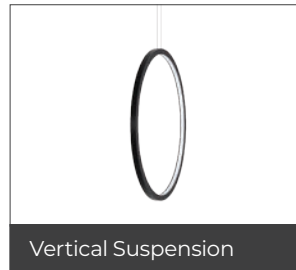

OREO

Construction

The Oreo is designed to be suspended in horizontal or vertical format to a central surface or flush ceiling rose. Available in five different sizes and a wide variety of colours. It is an ideal option when lighting an open space or simply wanting to create a stunning feature. The versatility of the aluminium body and LED technology used allows for the inclusion of many control options, including dimming and wireless switching options.

Typical Applications

General Office Areas, Conference Rooms, Reception Areas, Educational Facilities, Retail Units, Bars, Restaurants, Hotels and Leisure Facilities.

- // Decorative suspended LED luminaire
- // Available in multiple rings to create custom luminaire
- // European branded LED drivers
- // LED 4000K, CRI>90, 60,000h life
- // Option for 2700K
- // Up to 93 lumens per circuit watt
- // In/out versions in horizontal and vertical suspension
- // 650mm, 950mm, 1250mm, 1550mm, 1950mm diameter body
- // Extruded aluminium body available in 16 colours
- // Colour-matching flush or surface ceiling rose
- // Opal polycarbonate diffuser
- // Compatible with Casambi wireless control system
- // 5-year warranty