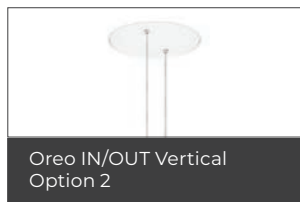

OREO

Construction

The Oreo is designed to be suspended in horizontal or vertical format to a central surface or flush ceiling rose. Available in five different sizes and a wide variety of colours. It is an ideal option when lighting an open space or simply wanting to create a stunning feature. The versatility of the aluminium body and LED technology used allows for the inclusion of many control options, including dimming and wireless switching options.

OREO

Product Code	LED Wattage	Lumen Output	Lumen/Watt	Colour Temperature	Size
ORE28/IN	28W	2600	93	4000K	Ø 650mm x H 35mm
ORE42/IN	42W	3900	93	4000K	Ø 970mm x H 35mm
ORE54/IN	54W	5070	93	4000K	Ø 1255mm x H 35mm
ORE67/IN	67W	6240	93	4000K	Ø 1540mm x H 35mm
ORE85/IN	85W	7930	93	4000K	Ø 1955mm x H 35mm
ORE25/OUT	25W	2340	93	4000K	Ø 630mm x H 35mm
ORE39/OUT	39W	3640	93	4000K	Ø 950mm x H 35mm
ORE53/OUT	53W	4940	93	4000K	Ø 1270mm x H 35mm
ORE65/OUT	65W	6110	93	4000K	Ø 1555mm x H 35mm
ORE83/OUT	83W	7800	93	4000K	Ø 1970mm x H 35mm
ORE28/V/IN	28W	2600	93	4000K	Ø 650mm x H 35mm
ORE42/V/IN	42W	3900	93	4000K	Ø 970mm x H 35mm
ORE54/V/IN	54W	5070	93	4000K	Ø 1255mm x H 35mm
ORE67/V/IN	67W	6240	93	4000K	Ø 1540mm x H 35mm
ORE85/V/IN	85W	7930	93	4000K	Ø 1955mm x H 35mm
ORE25/V/OUT	25W	2340	93	4000K	Ø 630mm x H 35mm
ORE39/V/OUT	39W	3640	93	4000K	Ø 950mm x H 35mm
ORE53/V/OUT	53W	4940	93	4000K	Ø 1270mm x H 35mm
ORE65/V/OUT	65W	6110	93	4000K	Ø 1555mm x H 35mm
ORE83/V/OUT	83W	7800	93	4000K	Ø 1970mm x H 35mm

Size Options

Control Options

Option Code	Description
/DALI	DALI/DSI Dimmable Driver
/BTC	Casambi Dimmable

Suspension Options

Colour Options

Option Code	Description
/W	White (RAL 9016)
/G	Grey (RAL 9006)
/B	Black (RAL 9005)
/U (POA)	Blue (RAL 5002)
/V (POA)	Green (RAL 6018)
/T (POA)	Yellow (RAL 1021)
/K (POA)	Red (RAL 3020)
/N (POA)	Jungle
/D (POA)	Goldeneye
/O (POA)	Sahara
/L (POA)	Autumn
/R (POA)	Rusty chain
/C (POA)	Pure chocolate
/I (POA)	Mist
/9 (POA)	Darkrock
/I (POA)	Carbon