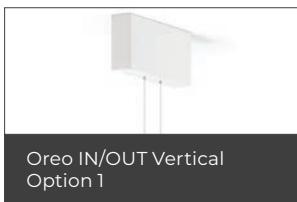

OREO

Construction

The Oreo is designed to be suspended in horizontal or vertical format to a central surface or flush ceiling rose. Available in five different sizes and a wide variety of colours. It is an ideal option when lighting an open space or simply wanting to create a stunning feature. The versatility of the aluminium body and LED technology used allows for the inclusion of many control options, including dimming and wireless switching options.

OREO

Product Code	LED Wattage	Lumen Output	Lumen/Watt	Colour Temperature	Size
ORE28/IN	28W	2600	93	4000K	Ø 650mm x H 35mm
ORE42/IN	42W	3900	93	4000K	Ø 970mm x H 35mm
ORE54/IN	54W	5070	93	4000K	Ø 1255mm x H 35mm
ORE67/IN	67W	6240	93	4000K	Ø 1540mm x H 35mm
ORE85/IN	85W	7930	93	4000K	Ø 1955mm x H 35mm
ORE25/OUT	25W	2340	93	4000K	Ø 630mm x H 35mm
ORE39/OUT	39W	3640	93	4000K	Ø 950mm x H 35mm
ORE53/OUT	53W	4940	93	4000K	Ø 1270mm x H 35mm
ORE65/OUT	65W	6110	93	4000K	Ø 1555mm x H 35mm
ORE83/OUT	83W	7800	93	4000K	Ø 1970mm x H 35mm
ORE28/V/IN	28W	2600	93	4000K	Ø 650mm x H 35mm
ORE42/V/IN	42W	3900	93	4000K	Ø 970mm x H 35mm
ORE54/V/IN	54W	5070	93	4000K	Ø 1255mm x H 35mm
ORE67/V/IN	67W	6240	93	4000K	Ø 1540mm x H 35mm
ORE85/V/IN	85W	7930	93	4000K	Ø 1955mm x H 35mm
ORE25/V/OUT	25W	2340	93	4000K	Ø 630mm x H 35mm
ORE39/V/OUT	39W	3640	93	4000K	Ø 950mm x H 35mm
ORE53/V/OUT	53W	4940	93	4000K	Ø 1270mm x H 35mm
ORE65/V/OUT	65W	6110	93	4000K	Ø 1555mm x H 35mm
ORE83/V/OUT	83W	7800	93	4000K	Ø 1970mm x H 35mm

Size Options

Control Options

Option Code	Description
/DALI	DALI/DSI Dimmable Driver
/BTC	Casambi Dimmable

Suspension Options

Colour Options

Option Code	Description
/W	White (RAL 9016)
/G	Grey (RAL 9006)
/B	Black (RAL 9005)
/U (POA)	Blue (RAL 5002)
/V (POA)	Green (RAL 6018)
/T (POA)	Yellow (RAL 1021)
/K (POA)	Red (RAL 3020)
/N (POA)	Jungle
/D (POA)	Goldeneye
/O (POA)	Sahara
/L (POA)	Autumn
/R (POA)	Rusty chain
/C (POA)	Pure chocolate
/I (POA)	Mist
/9 (POA)	Darkrock
/I (POA)	Carbon