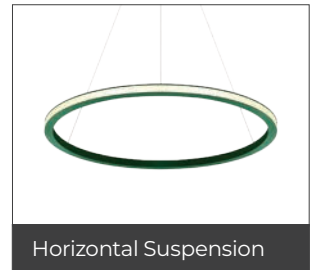

OREO

Construction

The Oreo is designed to be suspended in horizontal or vertical format to a central surface or flush ceiling rose. Available in five different sizes and a wide variety of colours. It is an ideal option when lighting an open space or simply wanting to create a stunning feature. The versatility of the aluminium body and LED technology used allows for the inclusion of many control options, including dimming and wireless switching options.

Typical Applications

General Office Areas, Conference Rooms, Reception Areas, Educational Facilities, Retail Units, Bars, Restaurants, Hotels and Leisure Facilities.

- // Decorative suspended LED luminaire
- // Available in multiple rings to create custom luminaire
- // European branded LED drivers
- // LED 4000K, CRI>90, 60,000h life
- // Option for 2700K
- // Up to 93 lumens per circuit watt
- // In/out versions in horizontal and vertical suspension
- // 650mm, 950mm, 1250mm, 1550mm, 1950mm diameter body
- // Extruded aluminium body available in 16 colours
- // Colour-matching flush or surface ceiling rose
- // Opal polycarbonate diffuser
- // Compatible with Casambi wireless control system
- // 5-year warranty