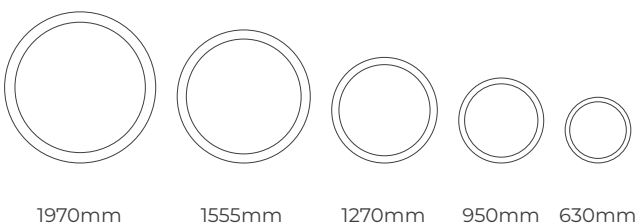

OREO

Construction

The Oreo is designed to be suspended in horizontal or vertical format to a central surface or flush ceiling rose. Available in five different sizes and a wide variety of colours. It is an ideal option when lighting an open space or simply wanting to create a stunning feature. The versatility of the aluminium body and LED technology used allows for the inclusion of many control options, including dimming and wireless switching options.

OREO

Product Code	LED Wattage	Lumen Output	Lumen/Watt	Colour Temperature	Size
ORE28/IN	28W	2600	93	4000K	Ø 650mm x H 35mm
ORE42/IN	42W	3900	93	4000K	Ø 970mm x H 35mm
ORE54/IN	54W	5070	93	4000K	Ø 1255mm x H 35mm
ORE67/IN	67W	6240	93	4000K	Ø 1540mm x H 35mm
ORE85/IN	85W	7930	93	4000K	Ø 1955mm x H 35mm
ORE25/OUT	25W	2340	93	4000K	Ø 630mm x H 35mm
ORE39/OUT	39W	3640	93	4000K	Ø 950mm x H 35mm
ORE53/OUT	53W	4940	93	4000K	Ø 1270mm x H 35mm
ORE65/OUT	65W	6110	93	4000K	Ø 1555mm x H 35mm
ORE83/OUT	83W	7800	93	4000K	Ø 1970mm x H 35mm
ORE28/V/IN	28W	2600	93	4000K	Ø 650mm x H 35mm
ORE42/V/IN	42W	3900	93	4000K	Ø 970mm x H 35mm
ORE54/V/IN	54W	5070	93	4000K	Ø 1255mm x H 35mm
ORE67/V/IN	67W	6240	93	4000K	Ø 1540mm x H 35mm
ORE85/V/IN	85W	7930	93	4000K	Ø 1955mm x H 35mm
ORE25/V/OUT	25W	2340	93	4000K	Ø 630mm x H 35mm
ORE39/V/OUT	39W	3640	93	4000K	Ø 950mm x H 35mm
ORE53/V/OUT	53W	4940	93	4000K	Ø 1270mm x H 35mm
ORE65/V/OUT	65W	6110	93	4000K	Ø 1555mm x H 35mm
ORE83/V/OUT	83W	7800	93	4000K	Ø 1970mm x H 35mm