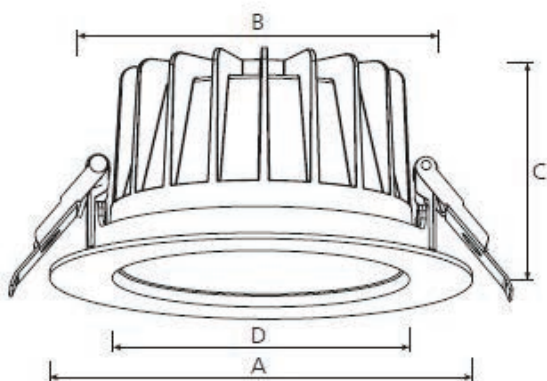

VELO

Low Glare LED Downlight

- // Supports UGR19 compliance
- // Aluminium body
- // 60 degree beam angle
- // 3000K option
- // Available in 18w, 25w or 35w
- // High light output - up to 3600 lumens
- // Interior use
- // CRI>80
- // IP54
- // Complete with driver
- // 5-year warranty

Construction

Our Velo range of LED downlights has been selected for use in recessed applications and can be mounted into suspended or plasterboard ceilings. The powder-coated aluminium body provides corrosion resistance and excellent heat dissipation. The high-quality deep reflector has a good reflective rate and is suitable for UGR19 applications.

Typical Applications

Amenity, Tea-Points, Canteens, Receptions, Corridors and General Office Areas.

Size Options

Product Code	Size A	Size B	Size C	Size D
VLO18	Ø 172mm	Ø145mm	H 90mm	Ø127mm
VLO25	Ø 172mm	Ø145mm	H 90mm	Ø127mm
VLO35	Ø 228mm	Ø195mm	H 99mm	Ø176mm