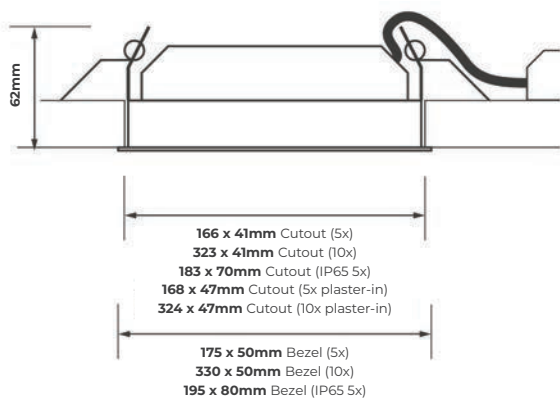

Technical Drawing

Option Code	Description
/M	3 Hour Maintained Emergency
/MZ	3 Hour DALI Maintained Emergency
/DALI	DALI/DSI Dimmable Driver
/BTC	Casambi Dimmable
/IP65	IP65 (5X Lens Only)
/3K	3000K (Warm White)
/WB	White Baffle
/GB	Gold Baffle
/9005	Black Bezel
/9006	Grey Bezel
/TR	Plaster-in Trimless Bezel
/N	15° Narrow Beam Lens
/W	50° Wide Beam Lens
/SN	10° Super Narrow Beam Lens
Product Variation (state required specification)	

For optional features, please include the option code suffix with the product code when ordering.