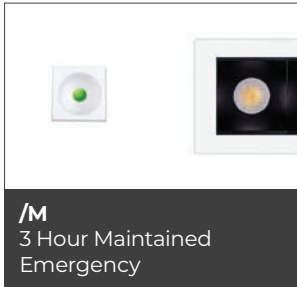

BLAZE - OPTIONS AND ACCESSORIES

Options