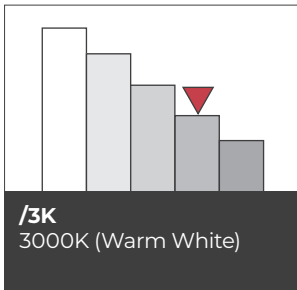

BLAZE - OPTIONS AND ACCESSORIES

Options