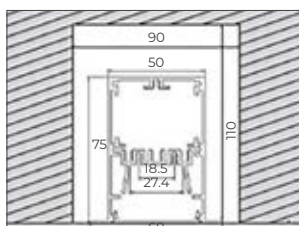

Aperture Size Within Ceiling Void