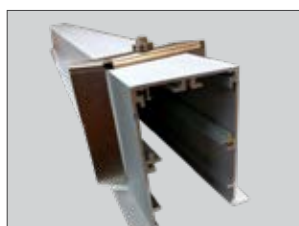

Fitted Recessed Bracket

Colour Options

Option Code	Description
/W	White (RAL 9016)
/G	Grey (RAL 9006)
/B	Black (RAL 9005)
/U (POA)	Blue (RAL 5002)
/V (POA)	Green (RAL 6018)
/T (POA)	Yellow (RAL 1021)
/K (POA)	Red (RAL 3020)
/N (POA)	Jungle
/D (POA)	Goldeneye
/O (POA)	Sahara
/L (POA)	Autumn
/R (POA)	Rusty chain
/C (POA)	Pure chocolate
/I (POA)	Mist
/9 (POA)	Darkrock
/I (POA)	Carbon