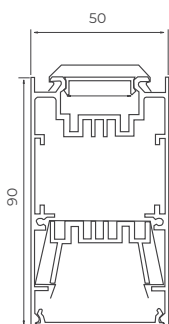

M-LINE SUSPENDED & SURFACE SYSTEM

Construction

The suspended and surface system utilises the same profile and is available in standard lengths up to 2824mm with bespoke lengths available to order. Surface mounting is achieved by directly fixing through the rear of the profile. Suspension is made simple using a single-point ceiling bracket with 2m adjustable stainless steel wire system. Uplighting is available on lengths from 584mm upwards.

CABTR3C

CLIP-IN GEAR TRAY

CABTR5C

MLESUS

Typical Suspension and Cable Entry Points