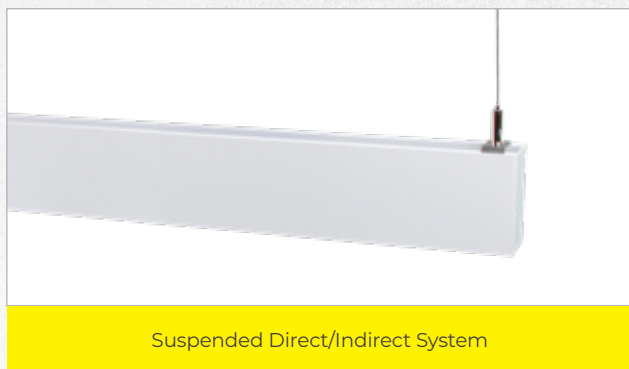

M-LINE SUSPENDED & SURFACE SYSTEM

Suspended Direct/Indirect System