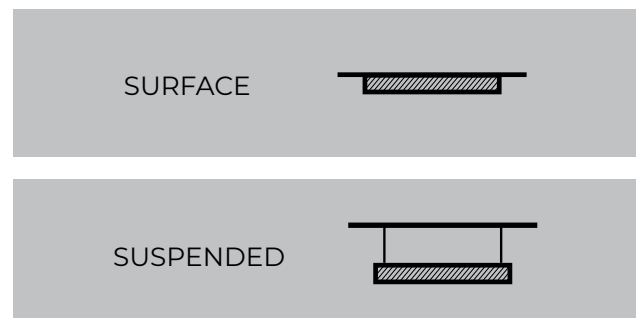

M-LINE SUSPENDED & SURFACE SYSTEM

Construction

The suspended and surface system utilises the same profile and is available in standard lengths up to 2824mm with bespoke lengths available to order. Surface mounting is achieved by directly fixing through the rear of the profile. Suspension is made simple using a single-point ceiling bracket with 2m adjustable stainless steel wire system. Uplighting is available on lengths from 584mm upwards.

Typical Applications

General Office Areas, Conference Rooms, Reception Areas, Educational Facilities, Retail Units, Bars, Restaurants, Hotels and Leisure Facilities, and Residential Properties.

- // Aluminium extruded sections in 9 standard lengths
- // Bespoke lengths available in 140mm increments
- // Colour options in 3000K/4000K/5000K
- // Custom shapes available subject to design
- // Incorporates European branded LED drivers
- // Direct/Indirect lighting options available for suspended fittings
- // Utilises latest generation long-life LEDs from leading manufacturers
- // Clip-in gear tray for easy installation
- // Opal polycarbonate diffuser
- // Tuneable white and RGB options available
- // Dimmable and emergency options available
- // Compatible with eBlue wireless switching system
- // Dual Switch option available
- // CRI>80, 50,000h life
- // 5 year warranty