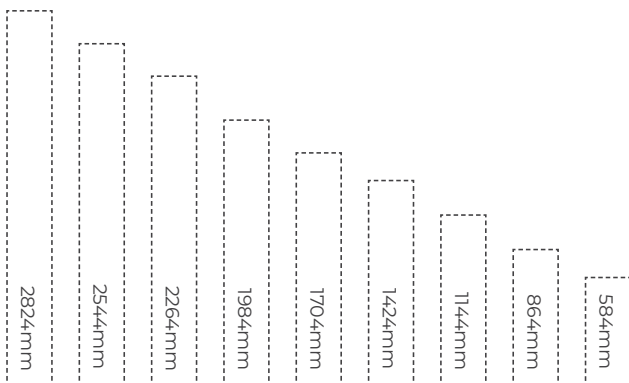

M-LINE SUSPENDED & SURFACE SYSTEM

Product Code	Description	Length	Colour Temperature	Lumen Output	LED Wattage
Suspended Direct Lighting System					
MLE584	Suspended Direct Light Only	584mm	4000K	1135	12W
MLE864	Suspended Direct Light Only	864mm	4000K	1702	19W
MLE1144	Suspended Direct Light Only	1144mm	4000K	2270	25W
MLE1424	Suspended Direct Light Only	1424mm	4000K	2837	31W
MLE1704	Suspended Direct Light Only	1704mm	4000K	3405	37W
MLE1984	Suspended Direct Light Only	1984mm	4000K	3973	43W
MLE2264	Suspended Direct Light Only	2264mm	4000K	4540	50W
MLE2544	Suspended Direct Light Only	2544mm	4000K	5107	56W
MLE2824	Suspended Direct Light Only	2824mm	4000K	5675	62W
NOTE: Includes 2m suspension kits (longer bespoke lengths available in 140mm increments)					
Suspended Direct/Indirect Lighting System/70% Direct/30% Indirect					
MLE584/DIR/IND	Suspended Direct/Indirect Light	584mm	4000K	1469	19W
MLE864/DIR/IND	Suspended Direct/Indirect Light	864mm	4000K	2369	31W
MLE1144/DIR/IND	Suspended Direct/Indirect Light	1144mm	4000K	3271	43W
MLE1424/DIR/IND	Suspended Direct/Indirect Light	1424mm	4000K	4172	56W
MLE1704/DIR/IND	Suspended Direct/Indirect Light	1704mm	4000K	5073	68W
MLE1984/DIR/IND	Suspended Direct/Indirect Light	1984mm	4000K	5974	81W
MLE2264/DIR/IND	Suspended Direct/Indirect Light	2264mm	4000K	6875	93W
MLE2544/DIR/IND	Suspended Direct/Indirect Light	2544mm	4000K	7775	105W
MLE2824/DIR/IND	Suspended Direct/Indirect Light	2824mm	4000K	8677	118W
NOTE: Includes 2m suspension kits (longer bespoke lengths available in 140mm increments)					
Surface Mounted System					
MLES584	Surface Direct Light Only	584mm	4000K	1135	12W
MLES864	Surface Direct Light Only	864mm	4000K	1702	19W
MLES1144	Surface Direct Light Only	1144mm	4000K	2270	25W
MLES1424	Surface Direct Light Only	1424mm	4000K	2837	31W
MLES1704	Surface Direct Light Only	1704mm	4000K	3405	37W
MLES1984	Surface Direct Light Only	1984mm	4000K	3973	43W
MLES2264	Surface Direct Light Only	2264mm	4000K	4540	50W
MLES2544	Surface Direct Light Only	2544mm	4000K	5107	56W
MLES2824	Surface Direct Light Only	2824mm	4000K	5675	62W