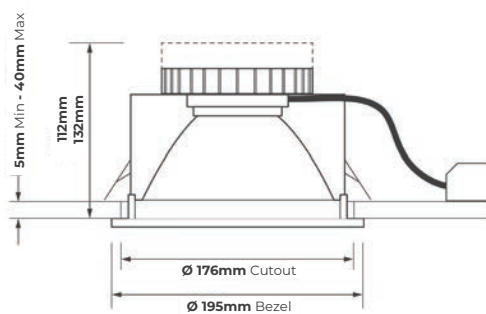

Technical Drawing

Option Code	Description
/M	3 Hour Maintained Emergency
/MZ	3 Hour DALI Maintained Emergency
/DALI	DALI/DSI Dimmable Driver
/BTC	Casambi Dimmable
/BW	Bezel - Brilliant White (RAL9016)
/WH	Bezel - White (RAL9010)
/BL	Bezel - Black (9005)
/GR	Bezel - Grey (9006)
/IM	Integral Emergency Indicator
/MF50	50° Multi-Faceted Reflector
/SP40	40° Specular Reflector
/IP65	IP65
/IP54	IP54
Product Variation (state required specification)