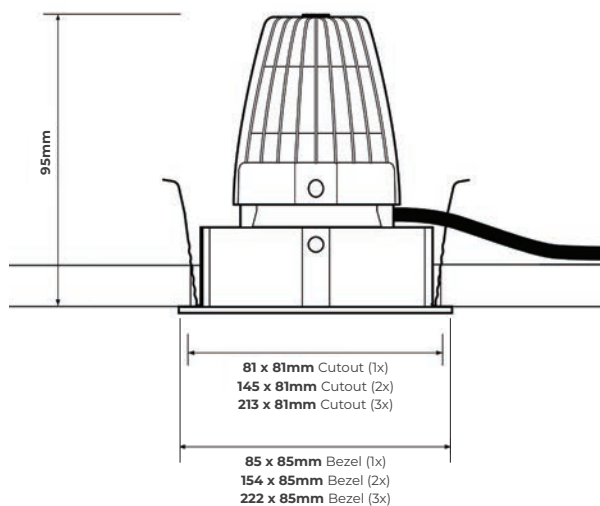

Technical Drawing

Option Code	Description
/M	3 Hour Maintained Emergency
/MZ	3 Hour DALI Maintained Emergency
/DALI	DALI/DSI Dimmable Driver
/BTC	Casambi Dimmable
/TR	Plaster-in Trimless Bezel
/WB	White Baffle
Product Variation (state required specification)