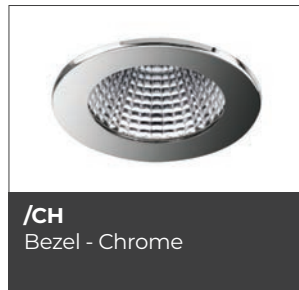

SONIC - OPTIONS AND ACCESSORIES

Options

For optional features, please include the option code suffix with the product code when ordering.