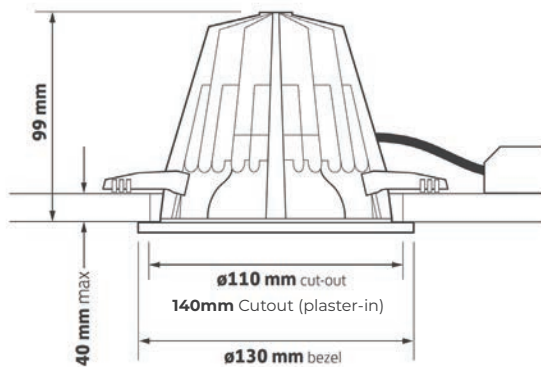

Technical Drawing

Option Code	Description
/M	3 Hour Maintained Emergency
/MZ	3 Hour DALI Maintained Emergency
/DALI	DALI/DSI Dimmable Driver
/BTC	Casambi Dimmable
/CRI90	CRI>90
/BW	Bezel - Brilliant White (RAL9016)
/WH	Bezel - White (RAL9010)
/CH	Bezel - Chrome
/BA	Bezel - Brushed Aluminium
/BL	Bezel - Black (RAL9005)
/IP54	IP54 Glass
/IP65	IP65 Bezel + Clear Poly
/MF25	25° Multi-Faceted Reflector
/MF60	60° Multi-Faceted Reflector
/SP40	40° Specular Reflector
/SA50	50° Satin Reflector
/TR	Plaster-in Trimless Bezel
/3K	3000K (Warm White)