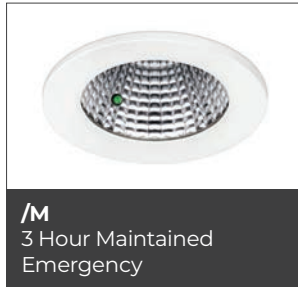

SONIC - OPTIONS AND ACCESSORIES

Options

For optional features, please include the option code suffix with the product code when ordering.