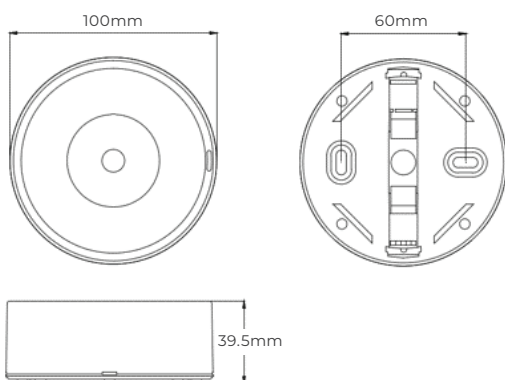

### 3W LED Surface Emergency Downlight

- // Surface mounting
- // 3 Hour non-maintained
- // Lithium-ion battery
- // Open area or corridor lens options
- // BESA box mounting plate available
- // 165 Emergency lumen output
- // IP65 Housing available
- // 5-year warranty

#### Size Options

Size	
ø 100mm	H 39.5mm

Open Area Lens Option

Product Code	LED Wattage	Lumen Output	Colour Temperature	Lens
SPC3/OA	3W	165	4000K	Open Area
SPC3/CO	3W	165	4000K	Corridor

Option Code	Description
SPC/IP65	IP65 Housing
SPC/BESA/FIX	BESA Box Mounting Plate
/BLK	Black Finish
/WHT	White Finish