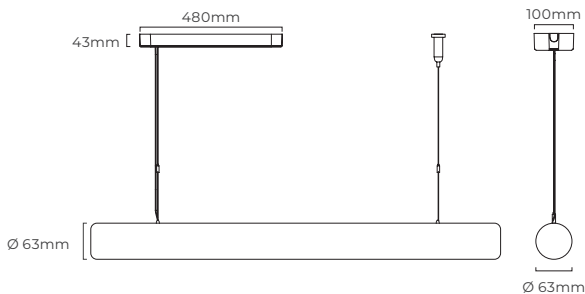

## T-LINE 60MM

### Decorative Suspended LED Tube

- // Available in multiple lengths
- // Colour options in 3000K/4000K/5000K
- // Custom shapes available subject to design
- // Incorporates European branded LED drivers
- // Up to 125 lumens per circuit watt
- // Opal polycarbonate diffuser
- // Tuneable white and RGBW options available
- // Dimmable and emergency options available
- // CRI>80, 50,000h life
- // End caps can be finished in your choice of colour
- // Compatible with Casambi wireless control system
- // 5-year warranty

### Construction

Our T-Line range uses an opal tubular polycarbonate diffuser with a hidden aluminium spine to suspend the luminaire. Control gear is mounted in a white surface control box with rear and side conduit entries. The plastic end caps are white as standard but can be finished in colours of your choice.

### Size Options

Size		
<b>Control Box</b>		
L 480mm	H 43mm	W 100mm
<b>T-Line</b>		
L 595mm		Ø 63mm

Product Code	LED Wattage	Lumen Output	Lumen/Watt	Colour Temp.	Size
TLE595	13W	1626	125	4000K	595mm
TLE875	19W	2439	125	4000K	875mm
TLE1155	26W	3252	125	4000K	1155mm
TLE1435	32W	4065	125	4000K	1435mm
TLE1715	39W	4878	125	4000K	1715mm
TLE1995	45W	5691	125	4000K	1995mm
TLE2275	52W	6504	125	4000K	2275mm