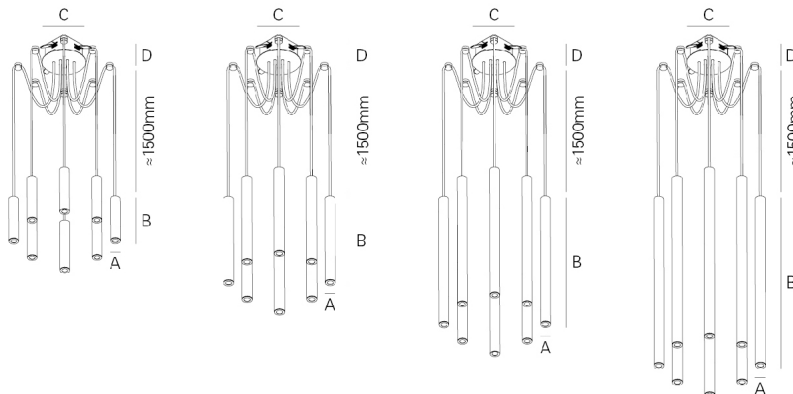

Surface Finish: Powder coated.

S8 /E - Recessed ceiling rose

LED	UGR	W	Lm	Lm/W	η(%)	AxBxCxD(mm)	∅	kg	ORDER CODE
≤16	20	1920	91	95	∅30x150x130x71	∅112	3,2	90101.L150.E	
≤16	20	1920	91	95	∅30x300x130x71	∅112	4,3	90101.L300.E	
≤16	20	1920	91	95	∅30x450x130x71	∅112	5,3	90101.L450.E	
≤16	20	1920	91	95	∅30x600x130x71	∅112	6,5	90101.L600.E	

S8 /C - Surface mounted ceiling rose

LED	UGR	W	Lm	Lm/W	η(%)	AxBxCxD(mm)	∅	kg	ORDER CODE
≤16	20	1920	91	95	∅30x150x120x55	-	2,7	90099.L150.E	
≤16	20	1920	91	95	∅30x300x120x55	-	4,0	90099.L300.E	
≤16	20	1920	91	95	∅30x450x120x55	-	5,0	90099.L450.E	
≤16	20	1920	91	95	∅30x600x120x55	-	6,0	90099.L600.E	

- To complete the product add optical system. Please order separately.
- The technical data represent rated values for an 47° optic lens.

Example code for order: 90099.L150.E(ORDER CODE) + W(COLOUR/FINISH) + 926200 + 941701 + 926210 + 2000 (OPTIONS)

DIMENSIONS

Recessed ceiling rose version

Surface mounted ceiling rose version

OPTIONS

Optical system

14 Lens
47 Lens
Oval Lens

Order Code
926200
926201
926202

Colour temperature