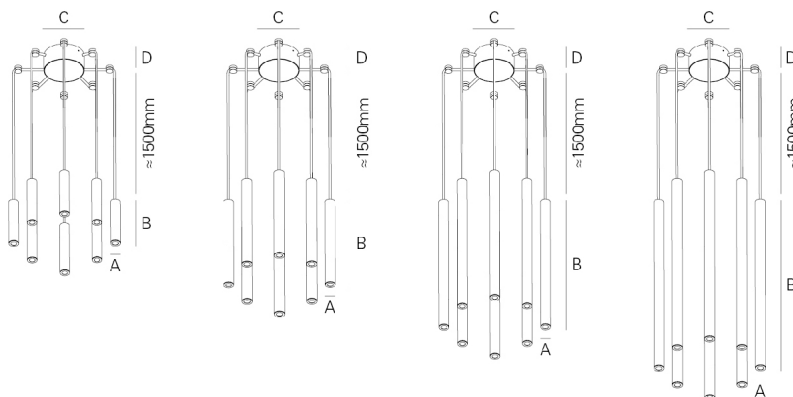

S8 /C - Surface mounted ceiling rose

LED	UGR	W	Lm	Lm/W	η(%)	AxBxCxD(mm)	∅	kg	ORDER CODE
≤16	20	1920	91	95	∅30x150x120x55	-	2,7	90099.L150.E	
≤16	20	1920	91	95	∅30x300x120x55	-	4,0	90099.L300.E	
≤16	20	1920	91	95	∅30x450x120x55	-	5,0	90099.L450.E	
≤16	20	1920	91	95	∅30x600x120x55	-	6,0	90099.L600.E	

- To complete the product add optical system. Please order separately.
- The technical data represent rated values for an 47° optic lens.

Example code for order: 90099.L150.E(ORDER CODE) + W(COLOUR/FINISH) + 926200 + 941701 + 926210 + 2000 (OPTIONS)

We reserve the right to make technical changes without prior notice. Electrical/Optical data are subjected to a tolerance of +/-10%.

COLOUR / FINISH

Code	Description
W	White
G	Grey
B	Black
U	Blue
V	Green
T	Yellow
K	Red
0	Sahara
L	Autumn
D	Golden eye
R	Rusty chain
C	Pure chocolate
N	Jungle
1	Mist
9	Dark rock
I	Carbon

DIMENSIONS

Recessed ceiling rose version

Surface mounted ceiling rose version

OPTIONS

Optical system

14 Lens
47 Lens
Oval Lens

Order Code
926200
926201
926202

Colour temperature