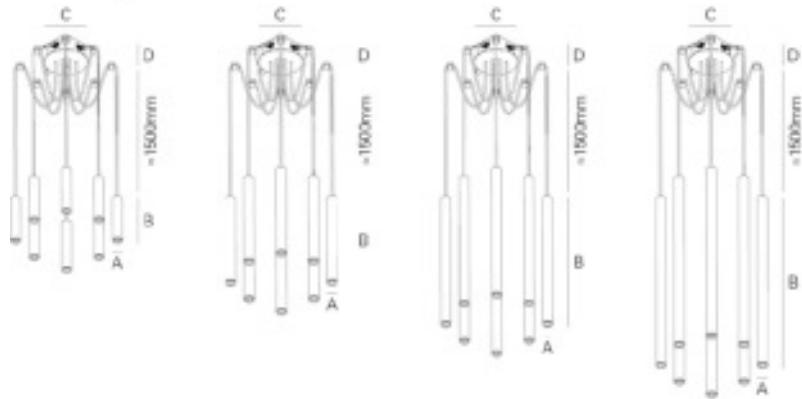

S8 /C - Surface mounted ceiling rose

	LED	UGR	W	Lm	Lm/W	η(%)	AxBxCxD(mm)		kg	ORDER CODE
		16	20	1920	91	95	Ø30x150x120x55	-	2,7	90099.L150.E
		16	20	1920	91	95	Ø30x300x120x55	-	4,0	90099.L300.E
		16	20	1920	91	95	Ø30x450x120x55	-	5,0	90099.L450.E
		16	20	1920	91	95	Ø30x600x120x55	-	6,0	90099.L600.E

- To complete the product add optical system. Please order separately.
- The technical data represent rated values for an 47° optic lens.

Example code for order: 90099.L150.E(ORDER CODE) + W(COLOUR/FINISH) + 926200 + 941701 + 926210 + 2000 (OPTIONS)

DIMENSIONS

Recessed ceiling rose version

Surface mounted ceiling rose version

OPTIONS

Optical system

14° Lens
47° Lens
Oval Lens

Order Code
926200
926201
926202

Colour temperature