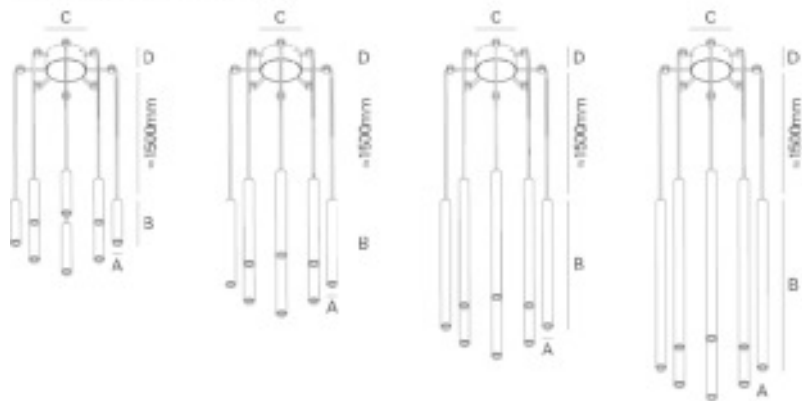

S8 /C - Surface mounted ceiling rose

	LED	UGR	W	Lm	Lm/W	η(%)	AxBxCxD(mm)		kg	ORDER CODE
		16	20	1920	91	95	Ø30x150x120x55	-	2,7	90099.L150.E
		16	20	1920	91	95	Ø30x300x120x55	-	4,0	90099.L300.E
		16	20	1920	91	95	Ø30x450x120x55	-	5,0	90099.L450.E
		16	20	1920	91	95	Ø30x600x120x55	-	6,0	90099.L600.E

- To complete the product add optical system. Please order separately.
- The technical data represent rated values for an 47° optic lens.

Example code for order: 90099.L150.E(ORDER CODE) + W(COLOUR/FINISH) + 926200 + 941701 + 926210 + 2000 (OPTIONS)

DIMENSIONS

Recessed ceiling rose version

Surface mounted ceiling rose version

OPTIONS

Optical system

14° Lens
47° Lens
Oval Lens

Order Code
926200
926201
926202

Colour temperature