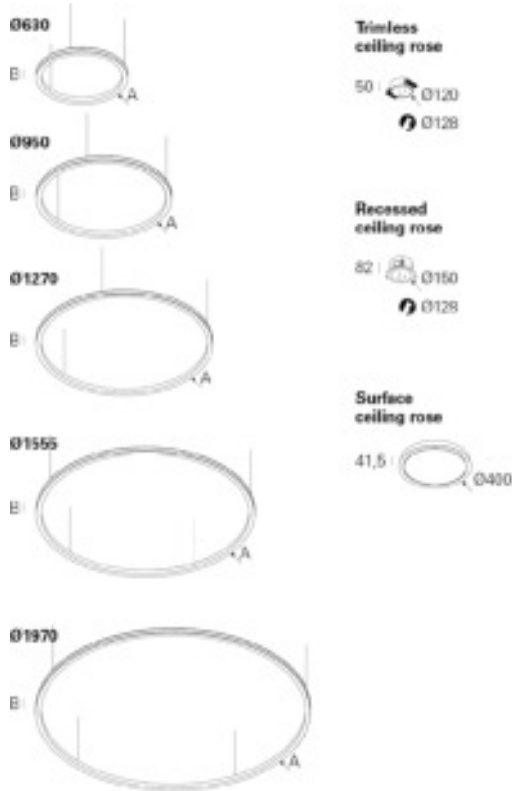

**Materials:** Body: Extruded aluminium.

**Surface Finish:** Powder coated.

bLINE - Opal polycarbonate diffuser

	LED	UGR	W	Lm	V	η(%)	AxB(mm)	kg	ORDER CODE
		22	25	2340	24	55	Ø630x35	2	90401.L630.0
		22	39	3640	24	53	Ø950x35	3	90401.L950.0
		19	53	4940	24	55	Ø1270x35	4	90401.L127.0
		19	65	6110	24	52	Ø1555x35	5	90401.L155.0
		-	83	7800	24	-	Ø1970x35	6	90401.L197.0

Note:  
To complete the product add suspension ceiling rose. Please order separately. Suspension kit is included in the product (1,5 m).  
In the option RGBW, the product mandatorily includes the transparent current supply cable.

## DIMENSIONS