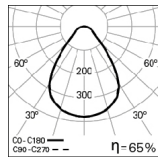

Steel safety cable

Order code  
**955010**

**PHOTOMETRY**

**VEGA Sq /E Q100  
LIGHT+ 4000K HO**

**VEGA Sq /E Q100  
PRISM+ 4000K HO**

**DIMENSIONS**

**TO SPECIFY:**

Square LED recessed downlight, with 100x100mm and IP20/54. Available with plain opal diffuser LIGHT+ or microprismatic diffuser PRISM+ (allows a high visual comfort (UGR<19) according to EN 12464-1). Injected ABS reflector, available in white, grey or black. With 3 possible light flux levels (780 lm, 1100 lm and 1540 lm). Standard version with LED 4000K, CRI>90, MacAdam Step<3 and 50.000h lifetime (@L90, B10, Ta 25 C). Optional DALI dimmable LED driver and 3000K. For ceiling thicknesses of 1 to 25mm. - as Roxo Lighting VEGA Sq /E.