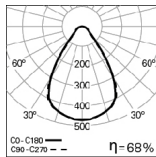

Steel safety cable

Order code  
**955010**

**PHOTOMETRY**

**VEGA Sq /E Q100  
LIGHT+ 4000K HO**

**VEGA Sq /E Q100  
PRISM+ 4000K HO**

**DIMENSIONS**

**TO SPECIFY:**

Square LED recessed downlight, with 100x100mm and IP20/54. Available with plain opal diffuser LIGHT+ or microprismatic diffuser PRISM+ (allows a high visual comfort (UGR<19) according to EN 12464-1). Injected ABS reflector, available in white, grey or black. With 3 possible light flux levels (780 lm, 1100 lm and 1540 lm). Standard version with LED 4000K, CRI>90, MacAdam Step<3 and 50.000h lifetime (@L90, B10, Ta 25 C). Optional DALI dimmable LED driver and 3000K. For ceiling thicknesses of 1 to 25mm. - as Roxo Lighting VEGA Sq /E.