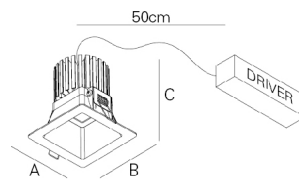

Steel safety cable

Order code  
**955010**

**PHOTOMETRY**

**VEGA Sq /E Q100  
LIGHT+ 4000K HO**

**VEGA Sq /E Q100  
PRISM+ 4000K HO**

**DIMENSIONS**

**TO SPECIFY:**

Square LED recessed downlight, with 100x100mm and IP20/54. Available with plain opal diffuser LIGHT+ or microprismatic diffuser PRISM+ (allows a high visual comfort (UGR<19) according to EN 12464-1). Injected ABS reflector, available in white, grey or black. With 3 possible light flux levels (780 lm, 1100 lm and 1540 lm). Standard version with LED 4000K, CRI>90, MacAdam Step<3 and 50.000h lifetime (@L90, B10, Ta 25 C). Optional DALI dimmable LED driver and 3000K. For ceiling thicknesses of 1 to 25mm. - as Roxo Lighting VEGA Sq /E.