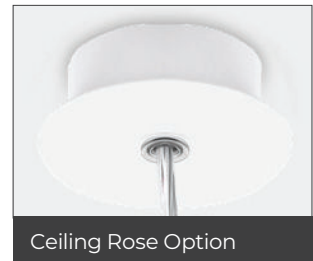

Ceiling Rose Option

Product Code	LED Wattage	Lumen Output	Lumen/Watt	Colour Temp.	Size
GLOBE36	36W	4495	125	4000K	ø 400
GLOBE72	72W	8991	125	4000K	ø 450

Option Code	Description
/DALI	DALI/DSI Dimmable Driver
/3K	3000K Colour Temperature
/4K	4000K Colour Temperature
/WHT	RAL9016 White Base
/BLK	RAL9005 Black Base
/CRO	Ceiling Rose with central suspension point (specify colour)

For optional features, please include the option code suffix with the product code when ordering.