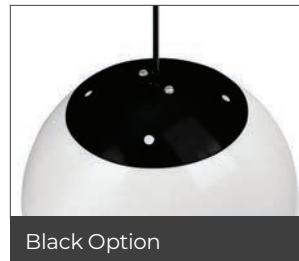

Ceiling Rose Option

Size Options

Black Option