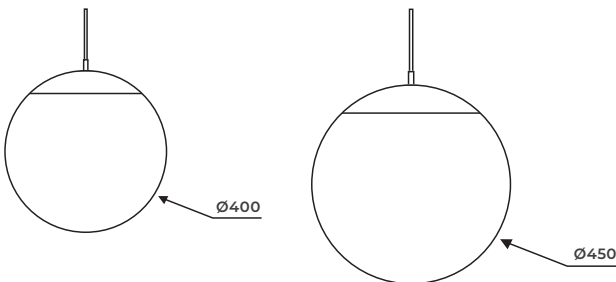

### Size Options

Black Option

Ceiling Rose Option

Product Code	LED Wattage	Lumen Output	Lumen/Watt	Colour Temp.	Size
GLOBE36	36W	4495	125	4000K	ø 400
GLOBE72	72W	8991	125	4000K	ø 450

Option Code	Description
/DALI	DALI/DSI Dimmable Driver
/3K	3000K Colour Temperature
/4K	4000K Colour Temperature
/WHT	RAL9016 White Base
/BLK	RAL9005 Black Base
/CRO	Ceiling Rose with central suspension point (specify colour)