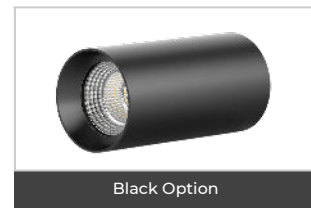

Product Code	LED Wattage	Lumen Output	Lumen/Watt	Colour Temperature	Beam Angle
CAN10	10W	1244	121	4000K	60°
CAN15	15W	1822	126	4000K	60°
CAN25	25W	3006	126	4000K	60°

Replace CAN with CANS for surface mount option

Section	Option Code	Description
1 - CONTROL	/ DALI	DALI Dimmable Driver
	/ BTC	Casambi Dimmable Driver
2 - COLOUR FINISH	/ BK	Black
	/ WH	White
3 - CCT	/ 4K	4000K LED
	/ 3K	3000K LED (light output -3%)
4 - BEAM ANGLE	/ R24	24 degree lens (light output -1%)
	/ R36	36 degree lens
	/ R60	60 degree lens
5 - CRI	/ 80	CRI>80
	/ 90	CRI>90 (light output -15%)

For optional features, please include the option code suffix with the product code when ordering.