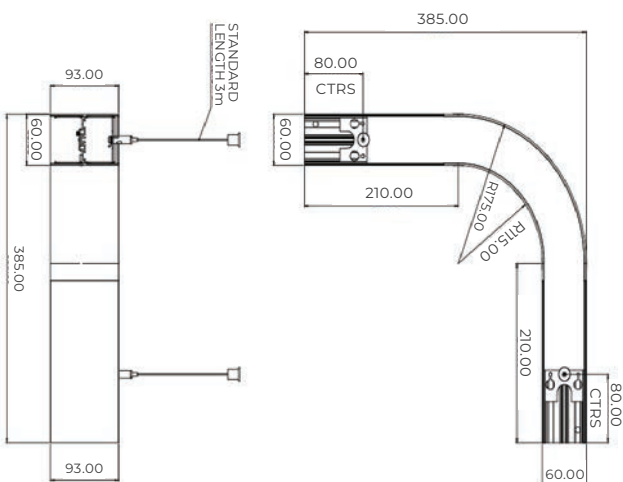

FLOE-LINE

Construction

The 90° curve of the Floe-Line has been designed to break the conventions of linear lighting and take lighting design to another dimension. It has flexible connections which can be fully integrated with multiple linear lengths. With so many options, let your imagination defy limitations and enhance interiors like never before.

- // Your design specification
- // Your choice of RAL colour
- // Up to 120 lumens per circuit watt
- // Opal diffuser as standard, microprism option available
- // Direct or direct/indirect in 90:10 ratio available
- // 3000K and 4000K options available
- // Emergency and DALI options
- // Compatible with Casambi wireless system
- // Colour-matched ceiling rose
- // Suspended or surface mounted options
- // 2m suspension cables as standard
- // 5-year warranty

Size Options

FLOE-LINE

Floe-Line					
Product Code	LED Wattage	Lumen Output	Lumen/Watt	Colour Temperature	Size
FLE/RTC/2129/1000	86W	8563	99	4000K	2129 x 1000mm
FLE/RTC/2411/1000	94W	9378	99	4000K	2411 x 1000mm
FLE/RTC/2694/1000	103W	10194	99	4000K	2694 x 1000mm
FLE/RTC/3258/1000	119W	11825	99	4000K	3258 x 1000mm
FLE/RTC/3258/1565	135W	13456	99	4000K	3258 x 1565mm
FLE/RTC/4105/1565	164W	16310	99	4000K	4105 x 1565mm