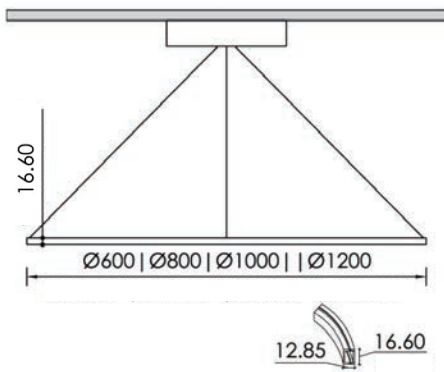

LAZO

Construction

The Lazo is designed to be suspended from a single suspension point ceiling rose and is a beautiful and graceful, yet versatile, luminaire. With its lightweight, slimline aluminium body, the various sizes and internal/external lighting options mean you can create a stunning chandelier style feature in your choice of RAL colours.

Typical Applications

Reception Areas, Breakout Spaces, Stairwells, Atriums, Function Halls, Hospitality, Leisure and Residential.

Size Options

Size			
Size A	Size B	Size C	Size D
Ø 600mm	Ø 800mm	Ø 1000mm	Ø 1200mm