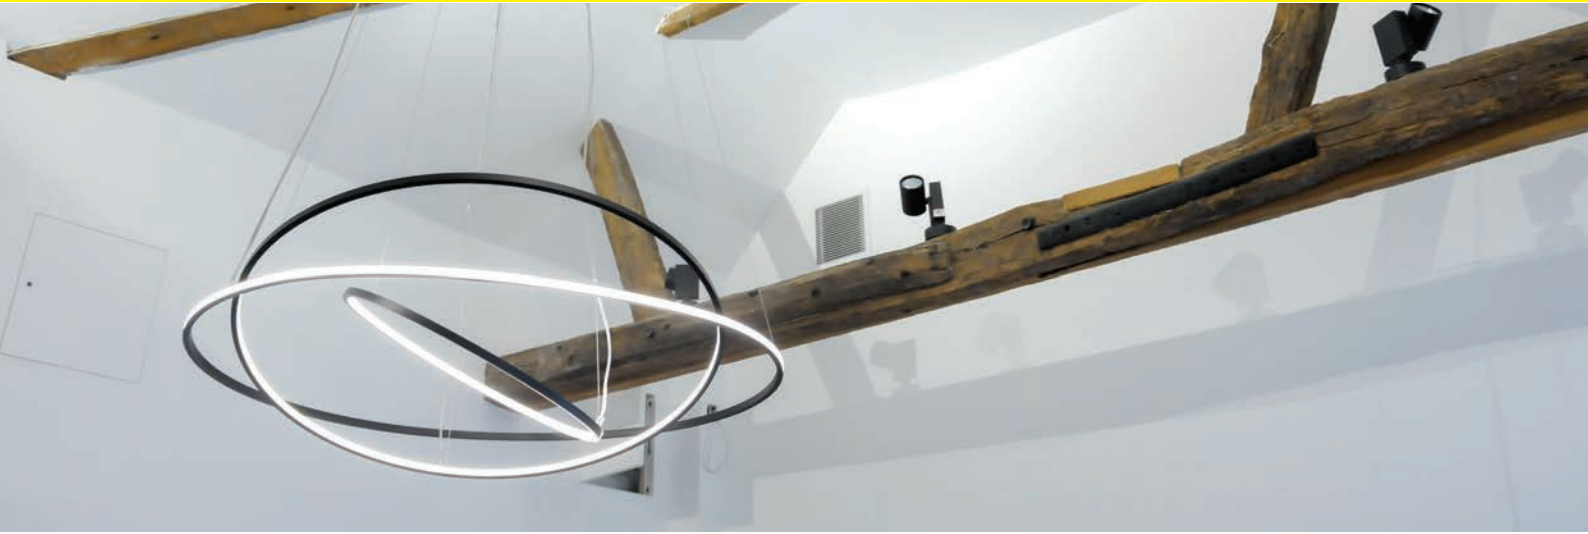

LAZO

Construction

The Lazo is designed to be suspended from a single suspension point ceiling rose and is a beautiful and graceful, yet versatile, luminaire. With its lightweight, slimline aluminium body, the various sizes and internal/external lighting options mean you can create a stunning chandelier style feature in your choice of RAL colours.

- // Internally and externally lit options available
- // Available in multiple rings to create custom luminaire
- // Extruded aluminium and PMMA
- // Remote electronic transformer
- // IP40
- // LED replacement with tools
- // Available in RAL colour of your choice
- // Lifetime >50,000 hours
- // 5-year warranty

Typical Applications

Reception Areas, Breakout Spaces, Stairwells, Atriums, Function Halls, Hospitality, Leisure and Residential.

Size Options

Size			
Size A	Size B	Size C	Size D
Ø 600mm	Ø 800mm	Ø 1000mm	Ø 1200mm