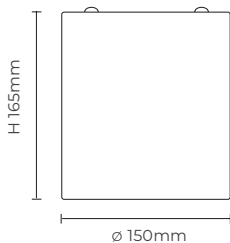

### Size Options

| Size    |         |
|---------|---------|
| Ø 150mm | H 165mm |

For optional features, please include the option code suffix with the product code when ordering.

| Product Code | LED Wattage | Lumen Output | Lumen/Watt | Colour Temperature |
|--------------|-------------|--------------|------------|--------------------|
| ENF8/3K      | 8W          | 892          | 111        | 3000K              |
| ENF8         | 8W          | 923          | 115        | 4000K              |
| ENF14/3K     | 14W         | 1506         | 109        | 3000K              |
| ENF14        | 14W         | 1561         | 113        | 4000K              |
| ENF19/3K     | 19W         | 2038         | 106        | 3000K              |
| ENF19        | 19W         | 2107         | 110        | 4000K              |