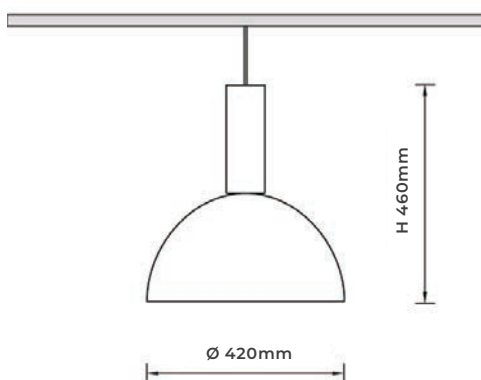

SALBA

IP20 Aluminium Pendant Shade

- // Built-in electronic driver
- // Circular diamond reflector with 60° beam angle
- // Available in 3 colour finishes
- // Colour flex options available on request
- // 4000K as standard 3000K available
- // Lifetime>50000hrs
- // LED replacement with tools
- // CRI>80
- // 5-year warranty
- // Manufactured in the UK

Construction

Our Salba pressed aluminium IP20 pendant shade has been specifically designed for use in areas where optimum lighting levels need to be achieved. Supplied with a 2m suspension cable as standard. The shade can be finished in a choice of 3 colours and fixed with various colours of flex combinations to fit in seamlessly with your design plans.

Typical Applications

General Offices Areas, Reception Areas, Task Areas, Retail Units, Bars, Restaurants, Residential Properties, Hotels and Leisure Facilities.

Size Options

Size

Ø 420mm

H 460mm

Ceiling Rose