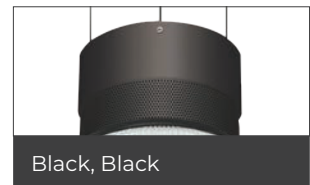

Product Code	LED Wattage	Lumen Output	Lumen/Watt	Colour Temperature
XBAY11/3K	10W	1014	102	3000K
XBAY11	10W	1095	111	4000K
XBAY21/3K	20W	1925	99	3000K
XBAY21	20W	2085	107	4000K
XBAY30/3K	30W	2694	89	3000K
XBAY30	30W	2922	96	4000K
XBAY46/3K	46W	4188	90	3000K
XBAY46	46W	4543	98	4000K

Option Code	Description
/M	3 Hour Maintained Emergency
/MZ	3 Hour Maintained DALI Emergency
/DALI	DALI/DSI Dimmable Driver
/3K	3000K LED
/BB	Black, Black
/GG	Grey, Grey
/WB	White, Black
/5MSUSKIT	5m Suspension Kit

For optional features, please include the option code suffix with the product code when ordering. **Emergency options not available on X-BAY 46 options.**