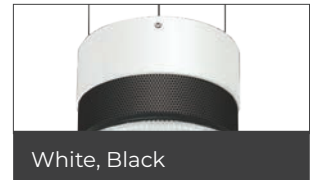

Product Code	LED Wattage	Lumen Output	Lumen/Watt	Colour Temperature
XBAY11/3K	10W	1014	102	3000K
XBAY11	10W	1095	111	4000K
XBAY21/3K	20W	1925	99	3000K
XBAY21	20W	2085	107	4000K
XBAY30/3K	30W	2694	89	3000K
XBAY30	30W	2922	96	4000K
XBAY46/3K	46W	4188	90	3000K
XBAY46	46W	4543	98	4000K

Option Code	Description
/M	3 Hour Maintained Emergency
/MZ	3 Hour Maintained DALI Emergency
/DALI	DALI/DSI Dimmable Driver
/3K	3000K LED
/BB	Black, Black
/GG	Grey, Grey
/WB	White, Black
/5MSUSKIT	5m Suspension Kit

For optional features, please include the option code suffix with the product code when ordering. **Emergency options not available on X-BAY 46 options.**