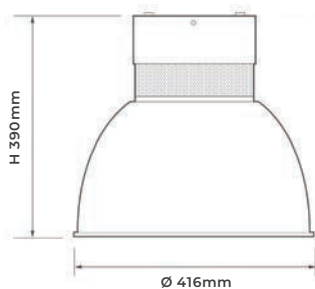

### Construction

Our X-Bay pendant has been specially designed for use in high ceiling areas where optimum lighting levels need to be achieved. Supplied with a 2m suspension cable as standard with 5m option available upon request. The housing gear can be finished in various colour combinations to fit in seamlessly with your design plans.

### Size Options

Size	
Ø 416mm	H 390mm

Product Code	LED Wattage	Lumen Output	Lumen/Watt	Colour Temperature
XBAY11/3K	10W	1014	102	3000K
XBAY11	10W	1095	111	4000K
XBAY21/3K	20W	1925	99	3000K
XBAY21	20W	2085	107	4000K
XBAY30/3K	30W	2694	89	3000K
XBAY30	30W	2922	96	4000K
XBAY46/3K	46W	4188	90	3000K
XBAY46	46W	4543	98	4000K