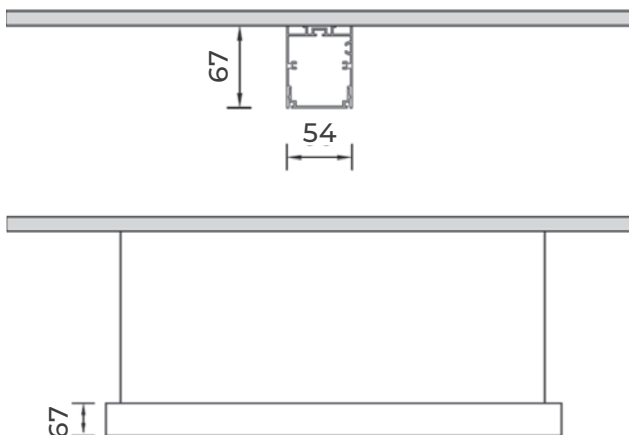

M-LINE 54 - LOW GLARE UGR19

Construction

Low glare, UGR19 compliant luminaire is supplied as a suspended fitting as standard, but the profile can be utilised for surface mounting. This is achieved by directly fixing through the rear of the profile. Suspension is made simple using a single-point ceiling bracket with a 2m adjustable stainless steel wire system. The linear aluminium profile is available in standard lengths up to 4523mm with bespoke lengths and shapes available to order upon request. The Low UGR is achieved with a specialised polycarbonate diffuser.

Typical Applications

General Office Areas, Conference Rooms, Educational Facilities, Retail Units, Healthcare Facilities, Hospitality and Leisure Facilities.

- // Aluminium extruded sections in 15 standard lengths
- // Bespoke lengths available in multiple increments of 560mm and 280mm
- // Colour options in 3000K/4000K
- // Custom shapes available subject to design
- // Incorporates European-branded LED drivers
- // Utilises latest generation long-life LEDs from leading manufacturers
- // Dimmable and emergency options are available
- // Compatible with Casambi wireless control system
- // Uniform light and controlled beam with specialised diffuser
- // Low UGR
- // Energy efficient with over 150 lm/W
- // Lifetime >80,000 h L80 B10
- // CRI>80
- // 5-year warranty