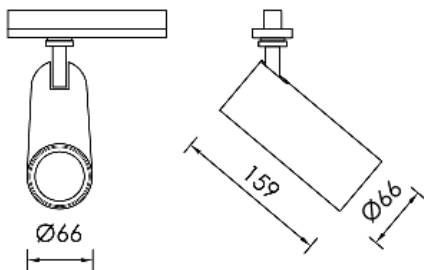

Technical Drawing

*Measurements are displayed in mm

Product Code	LED Wattage	Lumen Output	Lumen/Watt	Colour Temperature	Beam Angle
TRS13/11/3K	12W	1701	139	3000K	36°
TRS13/11/4K	12W	1786	146	4000K	36°
TRS13/16/3K	18W	2366	133	3000K	36°
TRS13/16/4K	18W	2485	140	4000K	36°
TRS13/22/3K	25W	3045	123	3000K	36°
TRS13/22/4K	25W	3045	123	4000K	36°
TRS13/24/3K	26W	3200	126	3000K	36°
TRS13/24/4K	26W	3360	132	4000K	36°

Option Code	Description
/DALI	DALI/DSI Dimmable
/TD	Mains Dimmable
/CRI90	CRI>90
/WH	White
/BLK	Black

Reflector Options		
10°	23°	36°
/R10	/R23	/R36

For optional features, please include the option code suffix with the product code when ordering.