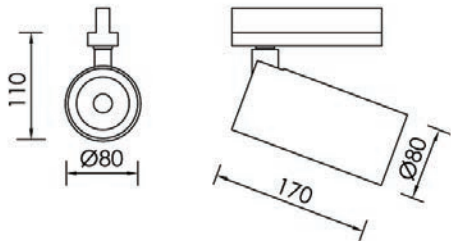

Technical Drawing

*Measurements are displayed in mm

Product Code	LED Wattage	Lumen Output	Lumen/Watt	Colour Temperature	Beam Angle
TRS14/11/3K	13W	1701	133	3000K	40°
TRS14/11/4K	13W	1786	139	4000K	40°
TRS14/16/3K	18W	2366	134	3000K	40°
TRS14/16/4K	18W	2485	131	4000K	40°
TRS14/20/3K	23W	2860	126	3000K	40°
TRS14/20/4K	23W	3008	133	4000K	40°

Option Code	Description
/DALI	DALI/DSI Dimmable
/TD	Mains Dimmable
/CRI90	CRI>90
/WH	White
/BLK	Black

Reflector Options			
15°	24°	40°	60°
/R15	/R24	/R40	/R60

For optional features, please include the option code suffix with the product code when ordering.