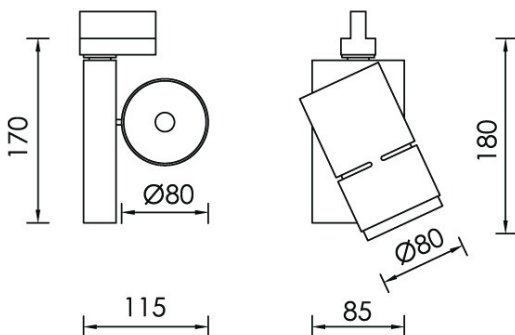

### Dimensional Drawing

\*Measurements are displayed in mm

Product Code	LED Wattage	Lumen Output	Lumen/Watt	Colour Temperature	Beam Angle
TRS31/12/3K	12W	1701	140	3000K	40°
TRS31/12/4K	12W	1786	146	4000K	40°
TRS31/16/3K	18W	2366	133	3000K	40°
TRS31/16/4K	18W	2485	140	4000K	40°
TRS31/25/3K	26W	3200	126	3000K	40°
TRS31/25/4K	26W	3360	132	4000K	40°