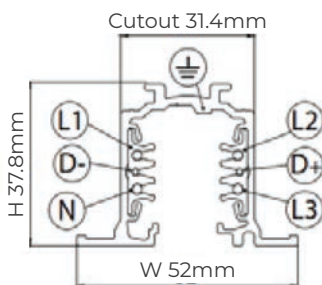

Trackspots

- // 3000K or 4000K options available
- // CRI>80 or CRI>90 options available
- // Options for reflectors and beam angles
- // Vertical and horizontal rotation
- // DALI options
- // IP20

Construction

Size Options

Size

H 37.8mm W 52mm Cutout: 31.4mm

Product Code	Description
30002/1.0/9005/DALI	Recessed 3-Circuit DALI Track 1.0m - Black
30002/2.0/9005/DALI	Recessed 3-Circuit DALI Track 2.0m - Black
30001/ENDFEEDLEFT/9005/DALI	3-Circuit DALI End Feed Left - Black
30002/EC/9005	Recessed 3-Circuit End Cap - Black
30001/STR/9005/DALI	3-Circuit DALI Track Straight Joiners - Black
30001/MIDFEED/9005/DALI	3-Circuit DALI Track Middle Feed - Black
30001/90/LEFT/9005/DALI	90° Left DALI Connector - Black
30001/TEELEFT/9005/DALI	90° Tee Left DALI Connector - Black
30001/X/9005/DALI	3-Circuit Track DALI Cross Over - Black
30001/ADJ/9005/DALI	3-Circuit Adjustable Track Connector - Black
30001/ADAPTOR/DALI/9005	3-Circuit Track Adapter without Driver - Black
30001/CVR/9005	Cover Strip for 3-Circuit Track - Black
9000/T	Cutting Tool for Track Conductors