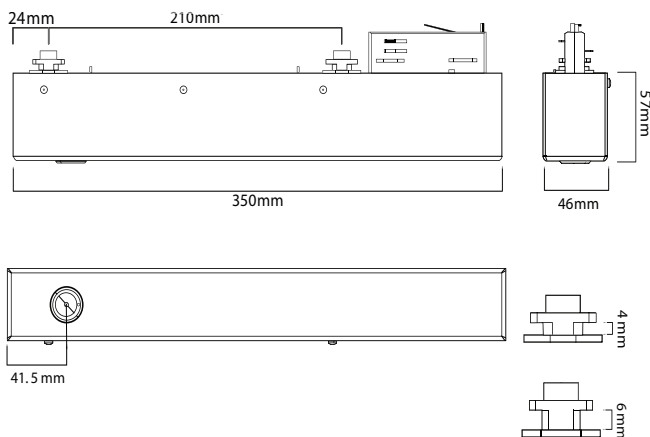

Size Options

For optional features, please include the option code suffix with the product code when ordering.