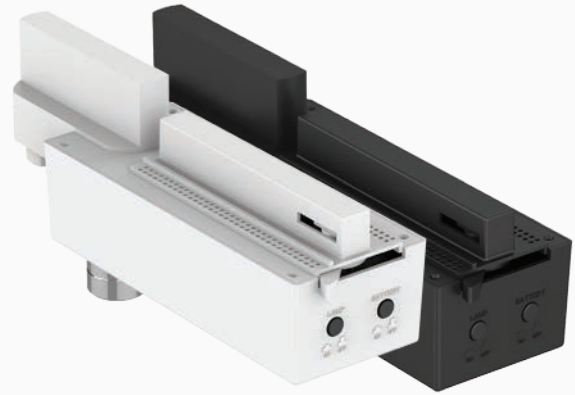

## EMERGENCY TRACK LIGHTING ADAPTER

### Emergency LED Track Lighting Solution

- // Suitable for mounting to our Multi-Track Lighting System
- // Convenient switch to control maintained or non-maintained
- // Intelligent IC control appliance
- // Available in black or white
- // Push to 'test' switch
- // Battery on/off switch easily connects the battery, with no need to remove the frame
- // Long-life lithium battery

### Construction

Our Emergency LED Track adaptor is the ideal solution for use with our Multi-Track Lighting System. The adaptor provides discreet emergency lighting in areas that require a self-contained function powered by the track system. With the convenient switch for maintained and non-maintained and push to test switch the emergency adaptor also provides high quality, long-life lithium battery with an on/off switch.