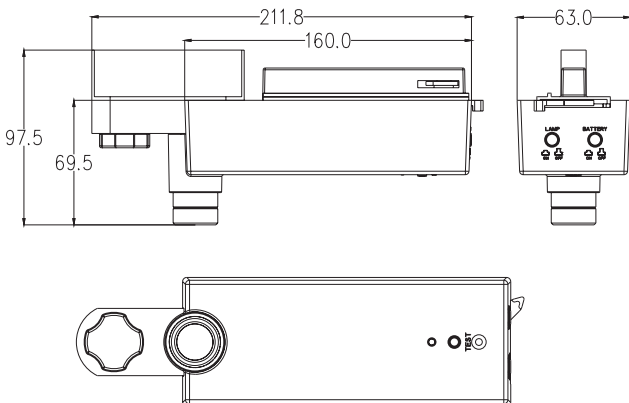

### Size Options

\*Measurements are displayed in mm

Product Code	Description
30001/PL-EM/BLACK	3 Circuit Track Emergency Module Universal - Black
30001/PL-EM/BLACK/ST	3 Circuit Track Emergency Module Universal - Black Self Test
30001/PL-EM/WHITE	3 Circuit Track Emergency Module Universal - White
30001/PL-EM/WHITE/ST	3 Circuit Track Emergency Module Universal - White Self Test