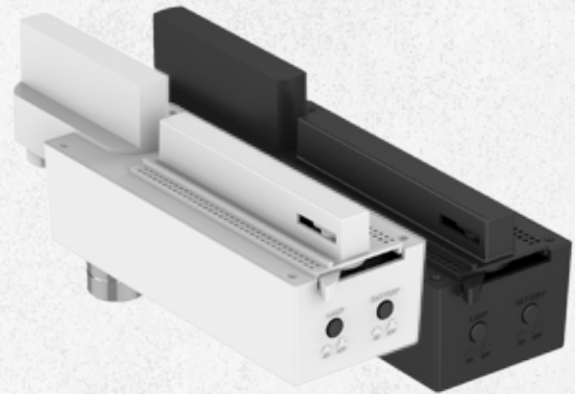

EMERGENCY TRACK LIGHTING ADAPTER

Emergency LED Track Lighting Solution

- // Suitable for mounting to our Multi-Track Lighting System
- // Convenient switch to control maintained or non-maintained
- // Intelligent IC control appliance
- // Available in black or white
- // Push to 'test' switch
- // Battery on/off switch easily connects the battery, with no need to remove the frame
- // Long-life lithium battery

Construction

Our Emergency LED Track adaptor is the ideal solution for use with our Multi-Track Lighting System. The adaptor provides discreet emergency lighting in areas that require a self-contained function powered by the track system. With the convenient switch for maintained and non-maintained and push to test switch the emergency adaptor also provides high quality, long-life lithium battery with an on/off switch.

Typical Applications

Offices, Galleries, Theatres, Conference Rooms, Libraries, Hospitality, Task and Accent Lighting.

Size Options

*Measurements are displayed in mm

Product Code	Description
30001/PL-EM/BLACK	3 Circuit Track Emergency Module Universal - Black
30001/PL-EM/BLACK/ST	3 Circuit Track Emergency Module Universal - Black Self Test
30001/PL-EM/WHITE	3 Circuit Track Emergency Module Universal - White
30001/PL-EM/WHITE/ST	3 Circuit Track Emergency Module Universal - White Self Test