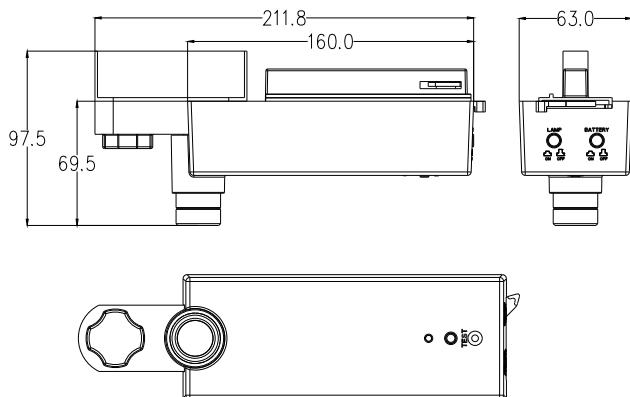

Construction

Our Emergency LED Track adaptor is the ideal solution for use with our Multi-Track Lighting System. The adaptor provides discreet emergency lighting in areas that require a self-contained function powered by the track system. With the convenient switch for maintained and non-maintained and push to test switch the emergency adaptor also provides high quality, long-life lithium battery with an on/off switch.

Typical Applications

Offices, Galleries, Theatres, Conference Rooms, Libraries, Hospitality, Task and Accent Lighting.

Size Options

*Measurements are displayed in mm

Product Code	Description
30001/PL-EM/BLACK	3 Circuit Track Emergency Module Universal - Black
30001/PL-EM/BLACK/ST	3 Circuit Track Emergency Module Universal - Black Self Test
30001/PL-EM/WHITE	3 Circuit Track Emergency Module Universal - White
30001/PL-EM/WHITE/ST	3 Circuit Track Emergency Module Universal - White Self Test