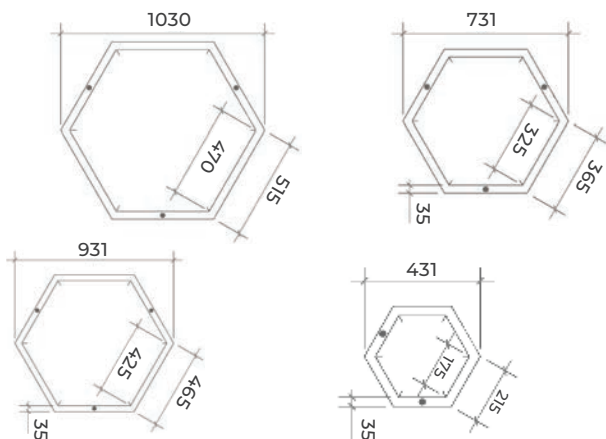

## M-LINE SLIMLINE HEXAGON

### Construction

Our MLE35/HEX slimline hexagon is a contemporary lighting option perfect for modern offices and design-led industrial spaces. Manufactured using 35mm x 35mm aluminium box section, which is powder coated with 3 standard colours or a RAL colour of your choice. The light source is either an 8.8W or 19.2W p/m high-density LED Tape. The LED Driver is mounted remotely, and a single driver can feed several units. The slimline hexagon is great as a single pendant, but when grouped in multiples to create a geometric feature, it is breathtaking.

### Size Options

\*Measurements are displayed in mm

- // 35mm x 35mm aluminium profile
- // Remote LED driver
- // 8.8 W/M or 19.2 W/M high-density LED tape
- // 4000K as standard, 3000K option available
- // IP20
- // Black, white and grey as standard with other RAL colours available upon request.
- // CRI >90
- // 5-year warranty

Product Code	LED Wattage	Lumen Output	Lumen /Watt	Colour Temp.	Size
MLE35/HEX/215	18W	1371	76	4000K	215mm
MLE35/HEX/365	35W	2742	79	4000K	365mm
MLE35/HEX/465	46W	3656	79	4000K	465mm
MLE35/HEX/515	52W	4113	79	4000K	515mm