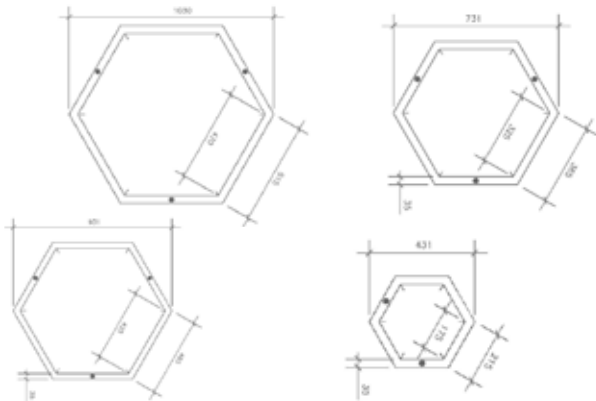

Size Options

*Measurements are displayed in mm

Product Code	LED Wattage	Lumen Output	Lumen /Watt	Colour Temperature
MLE35/HEX/215	20W	1802	89	4000K
MLE35/HEX/365	37W	3347	89	4000K
MLE35/HEX/465	49W	4377	89	4000K
MLE35/HEX/515	54W	4840	89	4000K

Option Code	Description
/DALI	DALI/DSI Dimmable
/9005	Black
/9016	White
/9006	Grey
/3K	3000K LED
/RAL	Insert RAL number
/BT	Casambi Wireless Network (inc Dim)

For optional features, please include the option code suffix with the product code when ordering.