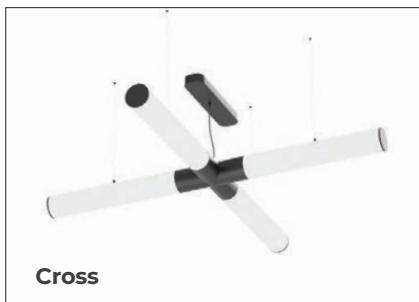

Possible Concepts/Shape Formations

Control Options

Product Code	Description
/M	3 Hour Maintained Emergency
/MZ	3 Hour Maintained DALI Emergency
/P	Presence Detection
/D	1-10V Dimmable
/DALI	DALI/DSI Dimmable
/BTC	Casambi Dimmable
/3K	3000K LED
/5K	5000K LED
/9005	Black centre piece, end caps and ceiling rose
/9016	White centre piece, end caps and ceiling rose
/9005/WCR	Black centre piece, end caps and white ceiling rose
/9016/BCR	White centre piece, end caps and black ceiling rose
/RGBW	Colour Changing LED
/TW	Tunable White LED

Colour Options

Option Code	Description
/W	White (RAL 9016)
/G	Grey (RAL 9006)
/B	Black (RAL 9005)
/U (POA)	Blue (RAL 5002)
/V (POA)	Green (RAL 6018)
/T (POA)	Yellow (RAL 1021)
/K (POA)	Red (RAL 3020)

N.B Other RAL colours available upon request

For optional features, please include the option code suffix with the product code when ordering.