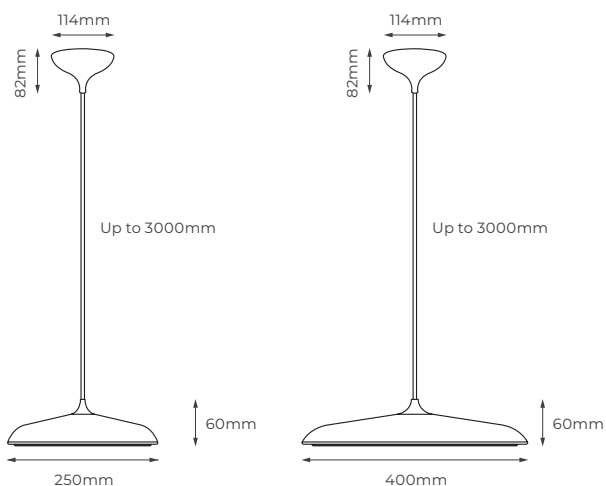

ARA

Decorative Polished Pendant

The Ara ceiling pendant features a shiny copper metal shade with a built-in LED panel covered with an opalized shade that softens and diffuses the light. The copper metal shade pendant has a drop up to 3000mm with two shades available in alternative colours.

- // Shiny copper metal shade with opal diffuser
- // For use with E27 lamps
- // Compatible with dimmable lamps
- // IP20
- // Drop suspension of 3000mm
- // Available in Black, Beige, and Grey

Construction

The impact of the Ara pendant luminaire is major, and the industrial and stylish metal shade (available in chrome or copper finish) helps tie together beautiful interiors effortlessly. The fitting is suited to the use of E27 LED lamps (including dimmable) and has the option for DALI functionality. To further enhance this pendant, it is available in two sizes and comes with a 1500mm suspension drop that can be minimised by a qualified electrician during installation.

Typical Applications

Commercial Office Interiors, Reception Areas, Tea Points, Bars, Restaurants, Hotels, Residential Properties, Bedrooms, and Kitchens.

Technical Drawing

Specifications

Voltage	230 V / 240 V
Size	ARA/S: Ø250mm x 60mm ARA/L: Ø400mm x 60mm
Drop	1500 - 3000mm