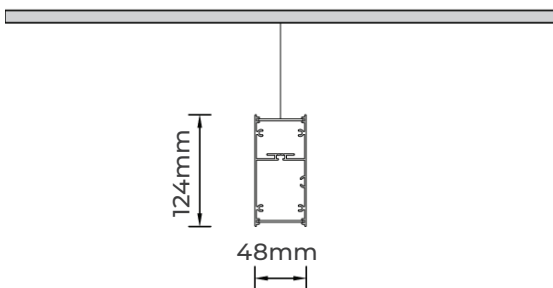

M-LINE 48 - UGR19 DIRECT/INDIRECT

- // Aluminium extruded sections in 15 standard lengths
- // Bespoke lengths available in multiple increments of 560mm and 280mm
- // Colour options in 3000K/4000K
- // Incorporates European-branded LED drivers
- // Utilises latest generation long-life LEDs from leading manufacturers
- // Dimmable and emergency options are available
- // Compatible with Casambi wireless switching system
- // Uniform light and controlled beam with specialised diffuser
- // CRI>80
- // 5-year warranty

Construction

Low glare, UGR19 compliant luminaire is supplied as a suspended fitting with direct and indirect light distribution. Suspension is made simple using a single-point ceiling bracket with a 2m adjustable stainless steel wire system. The linear aluminium profile is available in standard lengths up to 4551mm, with bespoke lengths available to order upon request. The low UGR is achieved with a specialised microprismatic diffuser manufactured from extruded PMMA.

Typical Applications

General Office Areas, Conference Rooms, Educational Facilities, Reception Areas, Retail Units, Healthcare Facilities, Hospitality and Leisure Facilities.

Size Options

Size

H 124mm

W 48mm

For optional features, please include the option code suffix with the product code when ordering.

Product Code	LED Wattage	Lumen Output	Lumen /Watt	Colour Temp.	Size
MLE48/596/LG	23W	2492	110	4000K	596mm
MLE48/881/LG	34W	3738	110	4000K	881mm
MLE48/1161/LG	45W	4984	110	4000K	1161mm
MLE48/1446/LG	57W	6230	110	4000K	1446mm
MLE48/1726/LG	68W	7476	110	4000K	1726mm
MLE48/2011/LG	79W	8722	110	4000K	2011mm
MLE48/2291/LG	91W	9968	110	4000K	2291mm
MLE48/2576/LG	102W	11214	110	4000K	2576mm
MLE48/2856/LG	113W	12460	110	4000K	2856mm
MLE48/3141/LG	125W	13706	110	4000K	3141mm
MLE48/3421/LG	136W	14952	110	4000K	3421mm
MLE48/3706/LG	147W	16198	110	4000K	3706mm
MLE48/3986/LG	159W	17444	110	4000K	3986mm
MLE48/4271/LG	170W	18690	110	4000K	4271mm
MLE48/4551/LG	181W	19936	110	4000K	4551mm