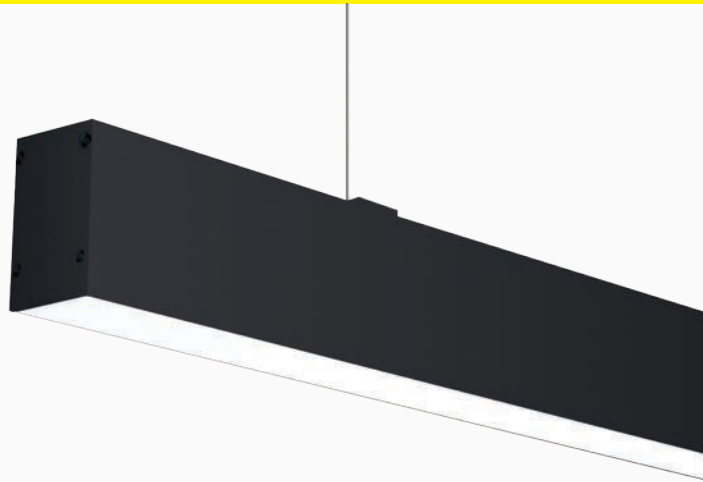

M-LINE 48 - UGR19 DIRECT/INDIRECT

- // Aluminium extruded sections in 15 standard lengths
- // Bespoke lengths available in multiple increments of 560mm and 280mm
- // Colour options in 3000K/4000K
- // Incorporates European-branded LED drivers
- // Utilises latest generation long-life LEDs from leading manufacturers
- // Dimmable and emergency options are available
- // Compatible with Casambi wireless switching system
- // Uniform light and controlled beam with specialised diffuser
- // CRI>80
- // 5-year warranty

Construction

Low glare, UGR19 compliant luminaire is supplied as a suspended fitting with direct and indirect light distribution. Suspension is made simple using a single-point ceiling bracket with a 2m adjustable stainless steel wire system. The linear aluminium profile is available in standard lengths up to 4551mm, with bespoke lengths available to order upon request. The low UGR is achieved with a specialised microprismatic diffuser manufactured from extruded PMMA.

Typical Applications

General Office Areas, Conference Rooms, Educational Facilities, Reception Areas, Retail Units, Healthcare Facilities, Hospitality and Leisure Facilities.

Size Options

Size

H 124mm

W 48mm