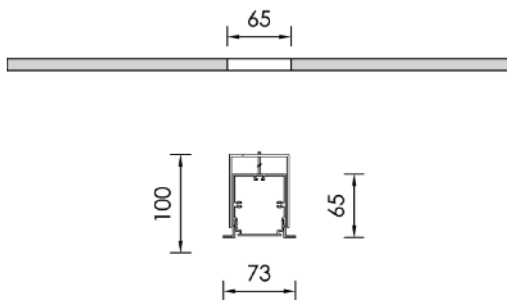

Dimensions

For optional features, please include the option code suffix with the product code when ordering.

Product Code	LED Wattage	Lumen Output	Lumen/Watt	Colour Temp.	Size
MLER54/590/LG	10W	1548	155	4000K	590mm
MLER54/870/LG	15W	2322	155	4000K	870mm
MLER54/1151/LG	20W	3096	155	4000K	1151mm
MLER54/1431/LG	25W	3870	155	4000K	1431mm
MLER54/1712/LG	30W	4644	155	4000K	1712mm
MLER54/1992/LG	35W	5418	155	4000K	1992mm
MLER54/2273/LG	40W	6192	155	4000K	2273mm
MLER54/2553/LG	45W	6966	155	4000K	2553mm
MLER54/2834/LG	50W	7740	155	4000K	2834mm
MLER54/3114/LG	55W	8514	155	4000K	3114mm
MLER54/3395/LG	60W	9288	155	4000K	3395mm
MLER54/3675/LG	65W	10062	155	4000K	3675mm
MLER54/3956/LG	70W	10836	155	4000K	3956mm
MLER54/4236/LG	75W	11610	155	4000K	4236mm
MLER54/4517/LG	80W	12384	155	4000K	4517mm

Option Code	Description
/M	3 Hour Maintained Emergency
/MZ	3 Hour Maintained DALI Emergency
/D	1-10V Dimmable Driver
/DALI	DALI/DSI Dimmable Driver
/BTC	Casambi Dimmable
/WHT	White Option
/BLK	Black Option
/3K	3000K LED

Option Code	Description
/W	White (RAL 9016)
/G	Grey (RAL 9006)
/B	Black (RAL 9005)