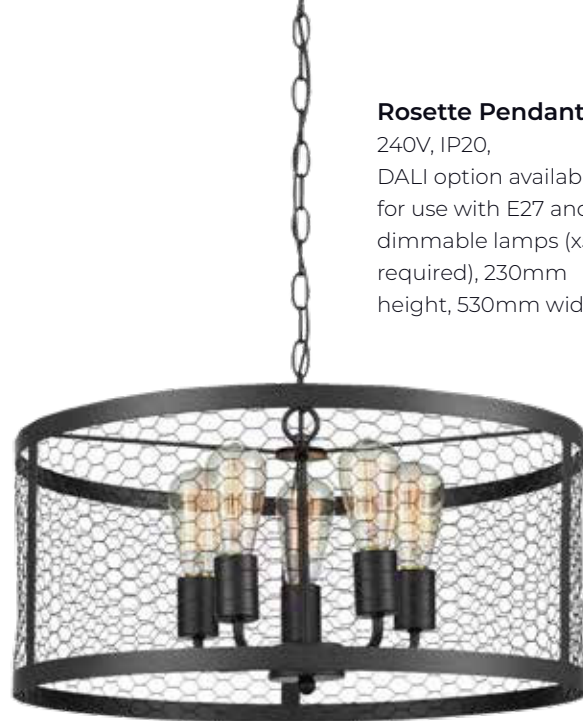

mount

Dorado Pendant
240V, IP20,
DALI option available,
for use with E27 and
dimmable lamps,
black or silver finish
with gold inner,
180mm diameter,
1500mm drop

light years ahead

Vela Pendant
240V, IP20,
DALI option available,
for use with E27 and
dimmable lamps,
available in copper or
chrome finish,
280mm width and height,
1500mm drop

Carina Pendant
240V, IP20,
DALI option available,
for use with E27 and
dimmable lamps,
chrome glass with
diamond textured finish,
230mm diameter

Rigel Pendant
240V, IP20,
DALI option available,
for use with E27 and
dimmable lamps (x3 required),
copper or chrome finish,
200mm height, 400mm width

Hush Pendant
240V, DALI option
available, for use with
E27 and dimmable
lamps, 5mm recycled
PET acoustic felt,
diameter up to 1000mm

Ara Pendant
230V/240V, IP20,
DALI option available,
for use with E27 and
dimmable lamps, available
in black, beige, copper and
grey, diameter of 220mm,
and 303mm, drop
suspension up to 3000mm

dazzling array of styles

Delphi Pendant

240V, IP20,
DALI option available,
for use with E27 and
dimmable lamps,
copper inner finish,
480mm height, 470mm
width, 1500mm drop

Rosette Pendant

240V, IP20,
DALI option available,
for use with E27 and
dimmable lamps (x5
required), 230mm
height, 530mm width