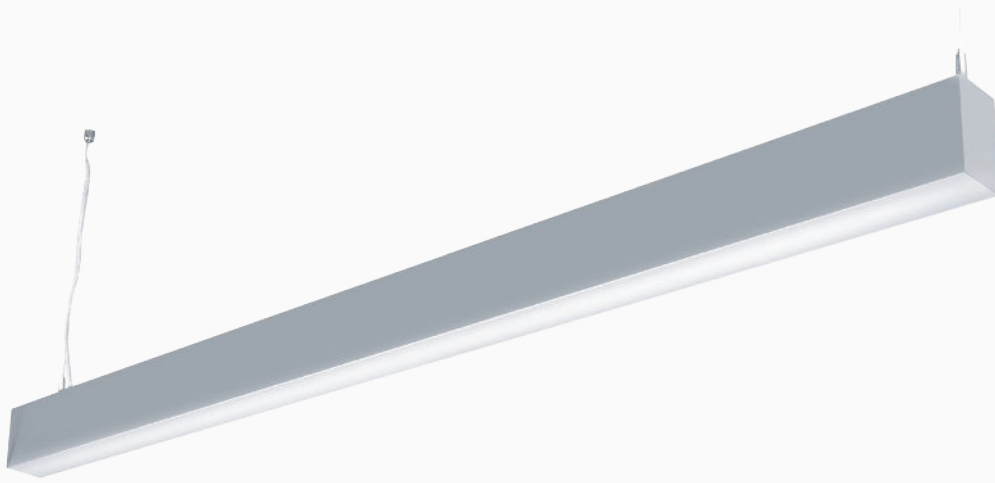

M-LINE XL SURFACE AND SUSPENDED

Suspended Direct Lighting System					
Product Code	LED Wattage	Lumen Output	Lumen/Watt	Colour Temperature	Size
MLE75/584	17W	1589	104	4000K	584mm x 75mm
MLE75/864	26W	2383	104	4000K	864mm x 75mm
MLE75/1144	35W	3178	104	4000K	1144mm x 75mm
MLE75/1424	43W	3972	104	4000K	1424mm x 75mm
MLE75/1704	52W	4767	104	4000K	1704mm x 75mm
MLE75/1984	60W	5562	104	4000K	1984mm x 75mm
MLE75/2264	70W	6356	104	4000K	2264mm x 75mm
MLE75/2544	78W	7150	104	4000K	2544mm x 75mm
MLE75/2824	87W	7945	104	4000K	2824mm x 75mm

NOTE: Includes 2m suspension kits (longer bespoke lengths available in 140mm increments)

Suspended Direct/Indirect Lighting System/70% Direct/30% Indirect					
Product Code	LED Wattage	Lumen Output	Lumen/Watt	Colour Temperature	Size
MLE75/584/DIR/IND	27W	2057	104	4000K	584mm x 75mm
MLE75/864/DIR/IND	43W	3317	104	4000K	864mm x 75mm
MLE75/1144/DIR/IND	60W	4579	104	4000K	1144mm x 75mm
MLE75/1424/DIR/IND	78W	5841	104	4000K	1424mm x 75mm
MLE75/1704/DIR/IND	95W	7102	104	4000K	1704mm x 75mm
MLE75/1984/DIR/IND	113W	8364	104	4000K	1984mm x 75mm
MLE75/2264/DIR/IND	130W	9625	104	4000K	2264mm x 75mm
MLE75/2544/DIR/IND	147W	10885	104	4000K	2544mm x 75mm
MLE75/2824/DIR/IND	165W	12148	104	4000K	2824mm x 75mm

NOTE: Includes 2m suspension kits (longer bespoke lengths available in 140mm increments)

Surface Mounted System					
Product Code	LED Wattage	Lumen Output	Lumen/Watt	Colour Temperature	Size
MLES75/584	17W	1589	104	4000K	584mm x 75mm
MLES75/864	26W	2383	104	4000K	864mm x 75mm
MLES75/1144	35W	3178	104	4000K	1144mm x 75mm
MLES75/1424	43W	3972	104	4000K	1424mm x 75mm
MLES75/1704	52W	4767	104	4000K	1704mm x 75mm
MLES75/1984	60W	5562	104	4000K	1984mm x 75mm
MLES75/2264	70W	6356	104	4000K	2264mm x 75mm
MLES75/2544	78W	7150	104	4000K	2544mm x 75mm
MLES75/2824	87W	7945	104	4000K	2824mm x 75mm