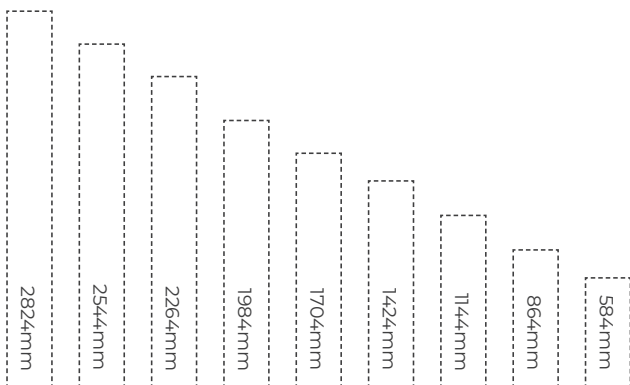

## M-LINE XL SURFACE AND SUSPENDED

## M-LINE XL SURFACE AND SUSPENDED

Suspended Direct Lighting System					
Product Code	LED Wattage	Lumen Output	Lumen/Watt	Colour Temperature	Size
MLE75/584	17W	1589	104	4000K	584mm x 75mm
MLE75/864	26W	2383	104	4000K	864mm x 75mm
MLE75/1144	35W	3178	104	4000K	1144mm x 75mm
MLE75/1424	43W	3972	104	4000K	1424mm x 75mm
MLE75/1704	52W	4767	104	4000K	1704mm x 75mm
MLE75/1984	60W	5562	104	4000K	1984mm x 75mm
MLE75/2264	70W	6356	104	4000K	2264mm x 75mm
MLE75/2544	78W	7150	104	4000K	2544mm x 75mm
MLE75/2824	87W	7945	104	4000K	2824mm x 75mm

**NOTE:** Includes 2m suspension kits (longer bespoke lengths available in 140mm increments)

Suspended Direct/Indirect Lighting System/70% Direct/30% Indirect					
Product Code	LED Wattage	Lumen Output	Lumen/Watt	Colour Temperature	Size
MLE75/584/DIR/IND	27W	2057	104	4000K	584mm x 75mm
MLE75/864/DIR/IND	43W	3317	104	4000K	864mm x 75mm
MLE75/1144/DIR/IND	60W	4579	104	4000K	1144mm x 75mm
MLE75/1424/DIR/IND	78W	5841	104	4000K	1424mm x 75mm
MLE75/1704/DIR/IND	95W	7102	104	4000K	1704mm x 75mm
MLE75/1984/DIR/IND	113W	8364	104	4000K	1984mm x 75mm
MLE75/2264/DIR/IND	130W	9625	104	4000K	2264mm x 75mm
MLE75/2544/DIR/IND	147W	10885	104	4000K	2544mm x 75mm
MLE75/2824/DIR/IND	165W	12148	104	4000K	2824mm x 75mm