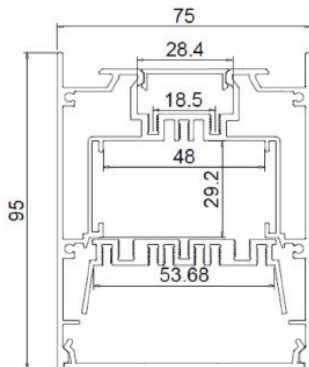

For optional features, please include the option code suffix with the product code when ordering.