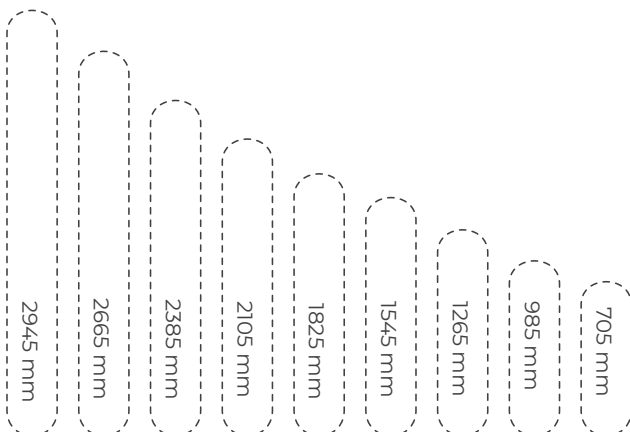

Typical Application

General Office Areas, Conference Rooms, Reception Areas, Educational Facilities, Retail Units, Bars, Restaurants, Hotels and Leisure Facilities, Libraries, Museums and Galleries.

- // Aluminium extruded sections in 9 standard length
- // Up to 104 lumens per watt
- // Colour options in 3000K/4000K/5000K
- // Custom shapes available subject to design
- // Bespoke lengths available in 280mm increments
- // Incorporates European-branded LED drivers
- // Direct/Indirect lighting options available for suspended fittings
- // Utilises latest generation long-life LEDs from Tridonic (Bronze certified Cradle to Cradle)
- // Clip in gear tray for easy installation
- // Tunable white and RGB options available
- // Dimmable and emergency options available
- // Compatible with Casambi wireless control system
- // CRI>80 as standard, CRI>90 option available, 50,000h life
- // Dual switch option available
- // 5-year warranty