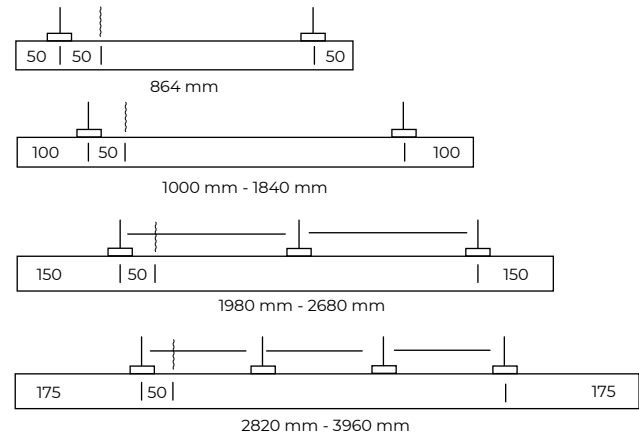

SONIDO - ACOUSTIC LINEAR LUMINAIRE

Control Options

Section	Option Code	Description
1 - LIGHT DIRECTION	/DR	Direct Only
	/DI	Direct/Indirect (35% extra light output. Specify uplight control type)
2 - EMERGENCY	/-	No Emergency
	/M	3 Hour Maintained Emergency
	/MZ	3 Hour Maintained DALI Emergency
3 - CONTROL	/-	Non-Dim
	/D	0-10v Dimmable Driver
	/DA	DALI Dimmable Driver
	/BT	Casambi Dimmable Driver
4 - LIGHT PROFILE COLOUR FINISH	/BK	Black
	/WH	White
	/RA	Any RAL Code
5 - CCT	/4K	4000K LED
	/3K	3000K LED (light output -1%)
	/TW	2700K - 6500K LED
	/RGB	Colour Changing LED
6 - BEAM ANGLE	/R65	65 degree lens
	/R90	90 degree lens (light output +1%)
7 - CRI	/80	CRI>80
	/90	CRI>90 (light output -15%)

Suspension Options

Supply Cable

CABTR3C1.5m Transparent Current Cable 3 x0.75mm²

CABTR5C1.5m Transparent Current Cable 5 x0.75mm²

CR375W/2M3 Core 0.75mm White Flex Cable - 2m Lead

CR375B/2M3 Core 0.75mm Black Flex Cable - 2m Lead

CR475W/2M4 Core 0.75mm White Flex Cable - 2m Lead

CR475B/2M4 Core 0.75mm Black Flex Cable - 2m Lead

CR575W/2M5 Core 0.75mm White Flex Cable - 2m Lead

CR575B/2M5 Core 0.75mm Black Flex Cable - 2m Lead

MLESUS2m Suspension kit for suspended M-Line

NOTE: Alternative length suspension kits available - POA

Typical Suspension and Cable Entry Points

NOTE: These measurements are relevant to the light fitting, not the acoustic panel.

For optional features, please include the option code suffix with the product code when ordering.