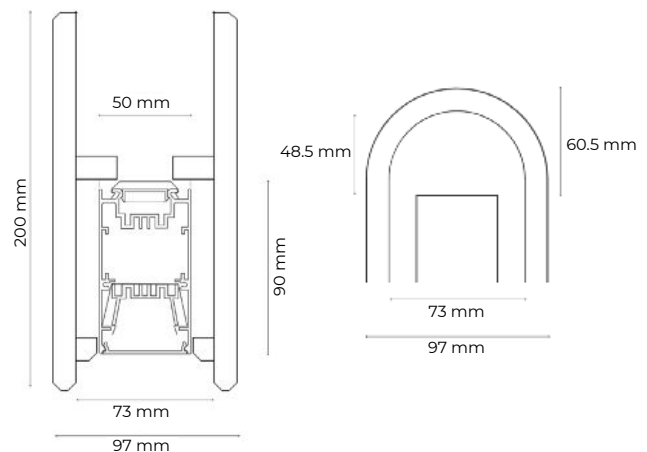

SONIDO - ACOUSTIC LINEAR LUMINAIRE

Control Options

Section	Option Code	Description
1 - LIGHT DIRECTION	/DR	Direct Only
	/DI	Direct/Indirect (35% extra light output. Specify uplight control type)
2 - EMERGENCY	/-	No Emergency
	/M	3 Hour Maintained Emergency
	/MZ	3 Hour Maintained DALI Emergency
3 - CONTROL	/-	Non-Dim
	/D	0-10v Dimmable Driver
	/DA	DALI Dimmable Driver
	/BT	Casambi Dimmable Driver
4 - LIGHT PROFILE COLOUR FINISH	/BK	Black
	/WH	White
	/RA	Any RAL Code
5 - CCT	/4K	4000K LED
	/3K	3000K LED (light output -1%)
	/TW	2700K - 6500K LED
	/RGB	Colour Changing LED
6 - BEAM ANGLE	/R65	65 degree lens
	/R90	90 degree lens (light output +1%)
7 - CRI	/80	CRI>80
	/90	CRI>90 (light output -15%)

Suspension Options

Supply Cable

CABTR3C1.5m Transparent Current Cable 3 x0.75mm²

CABTR5C1.5m Transparent Current Cable 5 x0.75mm²

CR375W/2M3 Core 0.75mm White Flex Cable - 2m Lead

CR375B/2M3 Core 0.75mm Black Flex Cable - 2m Lead

CR475W/2M4 Core 0.75mm White Flex Cable - 2m Lead

CR475B/2M4 Core 0.75mm Black Flex Cable - 2m Lead

CR575W/2M5 Core 0.75mm White Flex Cable - 2m Lead

CR575B/2M5 Core 0.75mm Black Flex Cable - 2m Lead

MLESUS2m Suspension kit for suspended M-Line

NOTE: Alternative length suspension kits available - POA

Typical Suspension and Cable Entry Points

NOTE: These measurements are relevant to the light fitting, not the acoustic panel.

For optional features, please include the option code suffix with the product code when ordering.